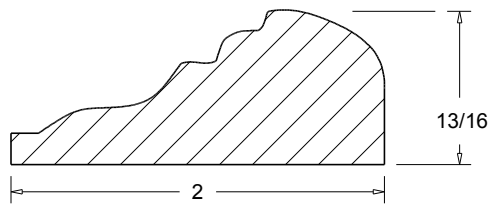

Panel Mould

PAN-07

PAN-08

PAN-09

PAN-10

PAN-11

PAN-12

Press code to view full Scale