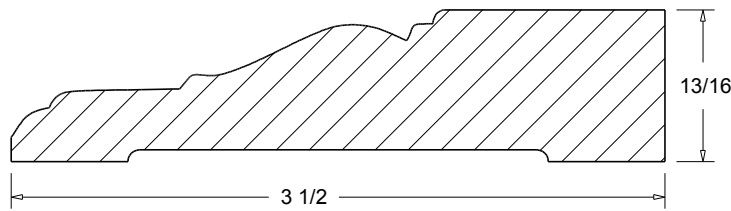

CB-03

CB-04