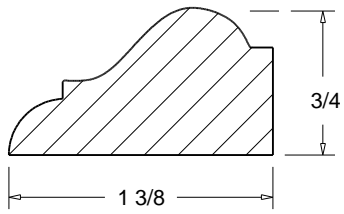

Panel Mould

PAN-33

PAN-34