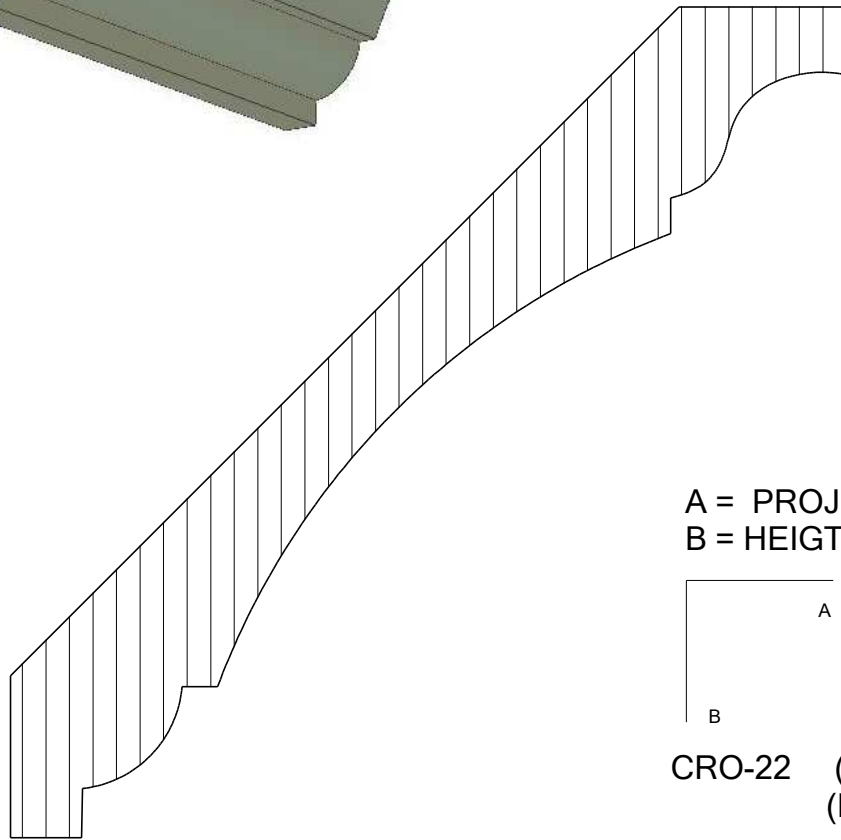

CRO-21 (A 3 13/16")
(B 3 7/8")

CRO-21 5 1/2"

[Click code to go back](#)

HOMESTEAD
WOODWORKS

Crown Mould

A = PROJECTION
B = HEIGHT

CRO-22 (A 4 7/16")
(B 4 7/16")

CRO-22 6 1/4"