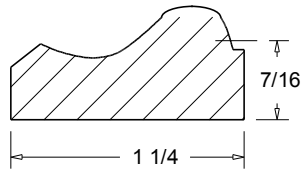

Panel Mould

PAN-07

PAN-08

PAN-09

PAN-10

PAN-11

PAN-12

Press code to view full Scale