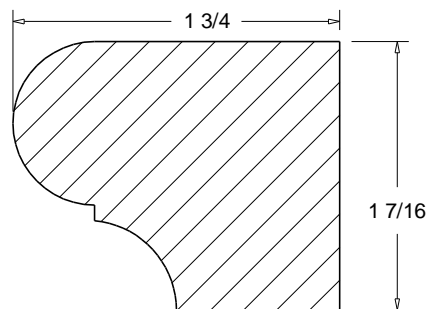

Press code to view full scale