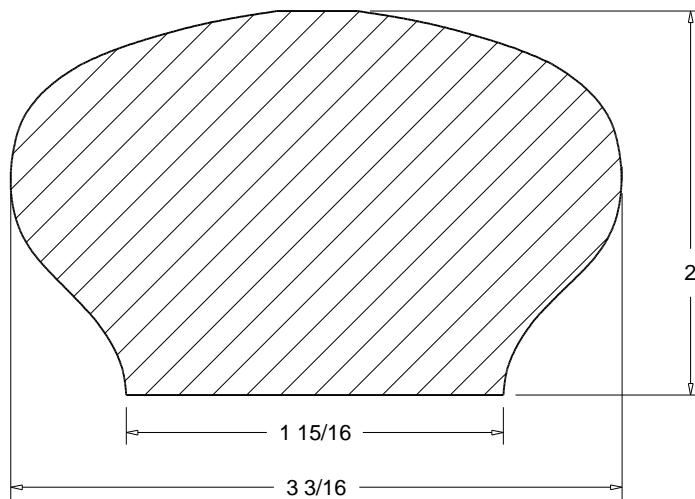

Handrail

HR-04

Full Scale

HOMESTEAD
WOODWORKS

Click code to go back