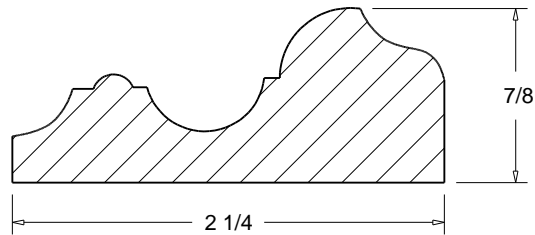

Panel Mould

PAN-27

PAN-28

PAN-29

PAN-30

PAN-31

PAN-32

Press code to view full Scale

HOMESTEAD
WOODWORKS