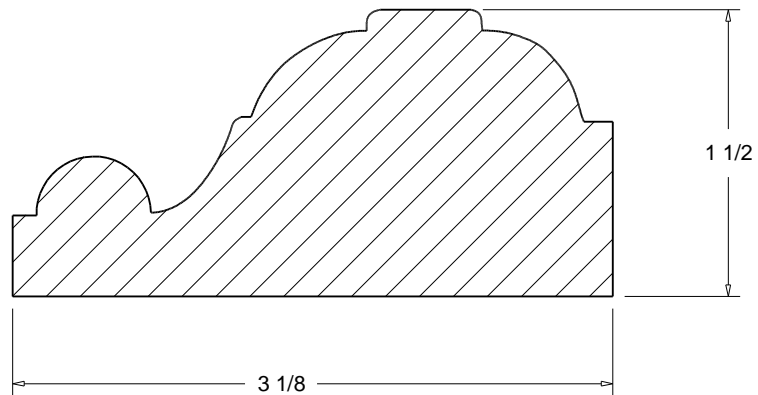

Click code to go back

HOMESTEAD
WOODWORKS

Panel Mould

Pan-28

Full Scale

[Click code to go back](#)

HOMESTEAD
WOODWORKS

Panel Mould