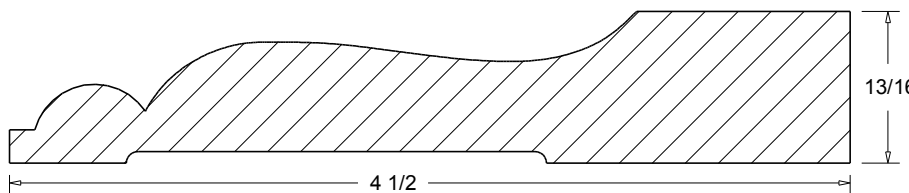

Casing

CB-01

CB-02

CB-03

CB-04

CB-05

CB-06

[Back](#) Press code to view full Scale