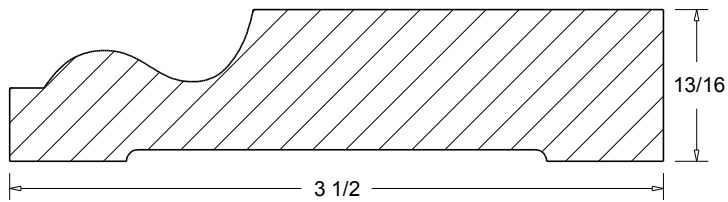

Casing

CB-07

CB-08

CB-09

CB-10

CB-11

CB-12

Press code to view full Scale