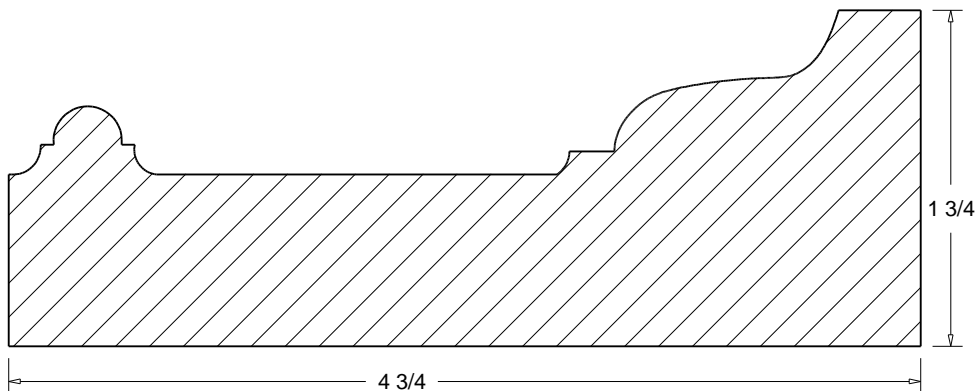

Casing

CB-55

CB-56

CB-57

CB-58

Press code to view full Scale