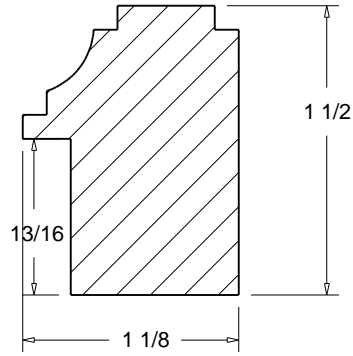

Back Band

BB-06

BB-07