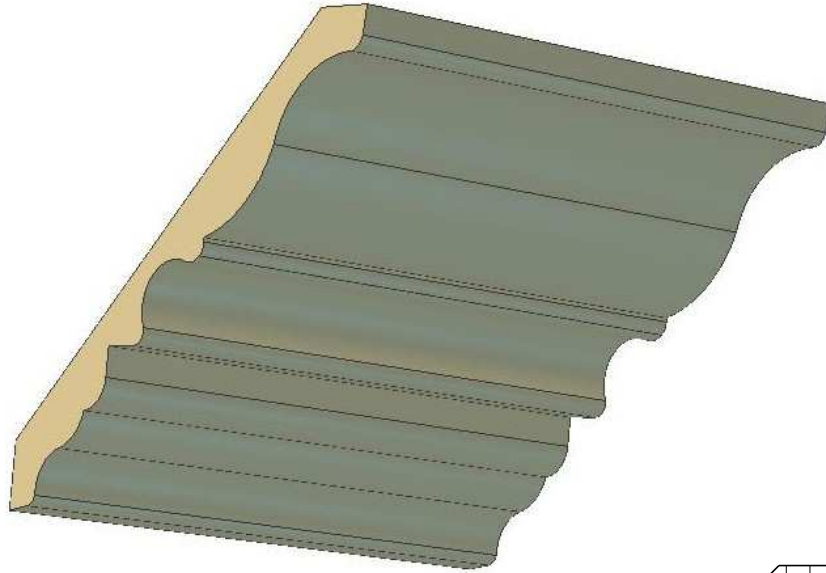

[Click code to go back](#)

HOMESTEAD
WOODWORKS

Crown Mould

CRO-20 7"

[Click code to go back](#)

HOMESTEAD
WOODWORKS

Crown Mould

A = PROJECTION
B = HEIGHT