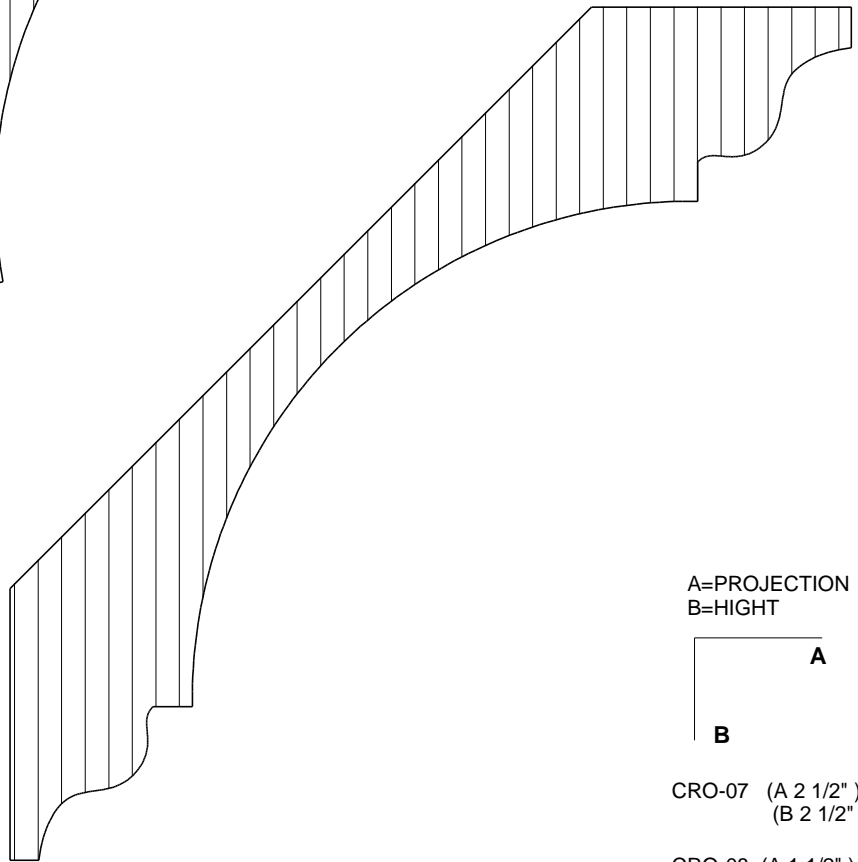

 Press code to view full scale

HOMESTEAD
WOODWORKS

Crown Mould

CRO-07 3 5/8"

CRO-08 3 3/4"

CRO-09 6 3/8"

A=PROJECTION
B=HIGHT

CRO-07 (A 2 1/2")
(B 2 1/2")