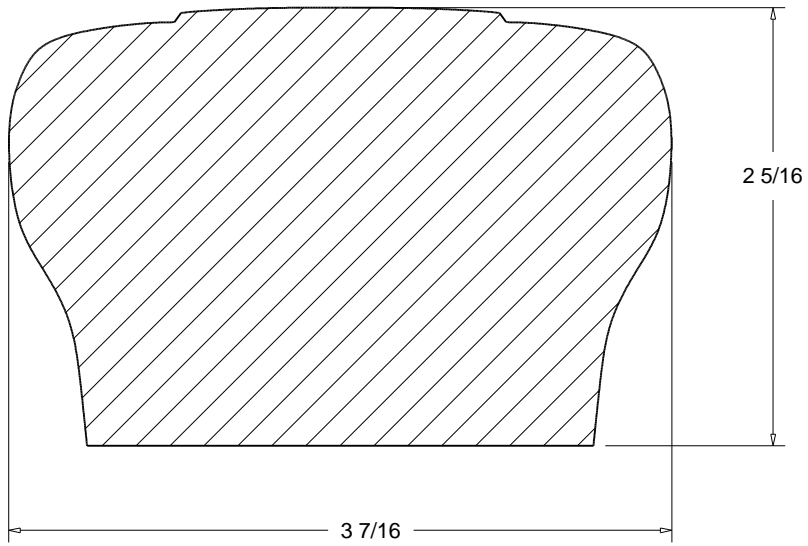

Handrail

HR-11

Full Scale

[Click code to go back](#)

HOMESTEAD
WOODWORKS