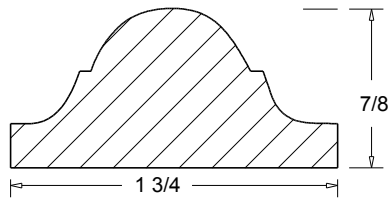

PAN-03

PAN-04