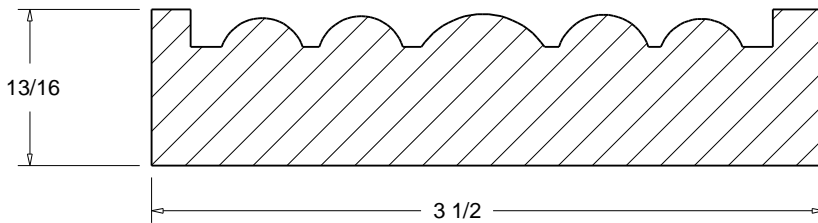

Casing

CB-09

Full Scale

Click code to go back

HOMESTEAD
WOODWORKS