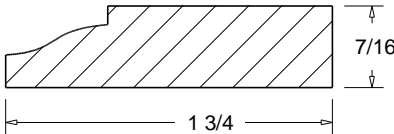

Door Stop

DS-01

DS-02

DS-03

DS-04

Press code to view full scale