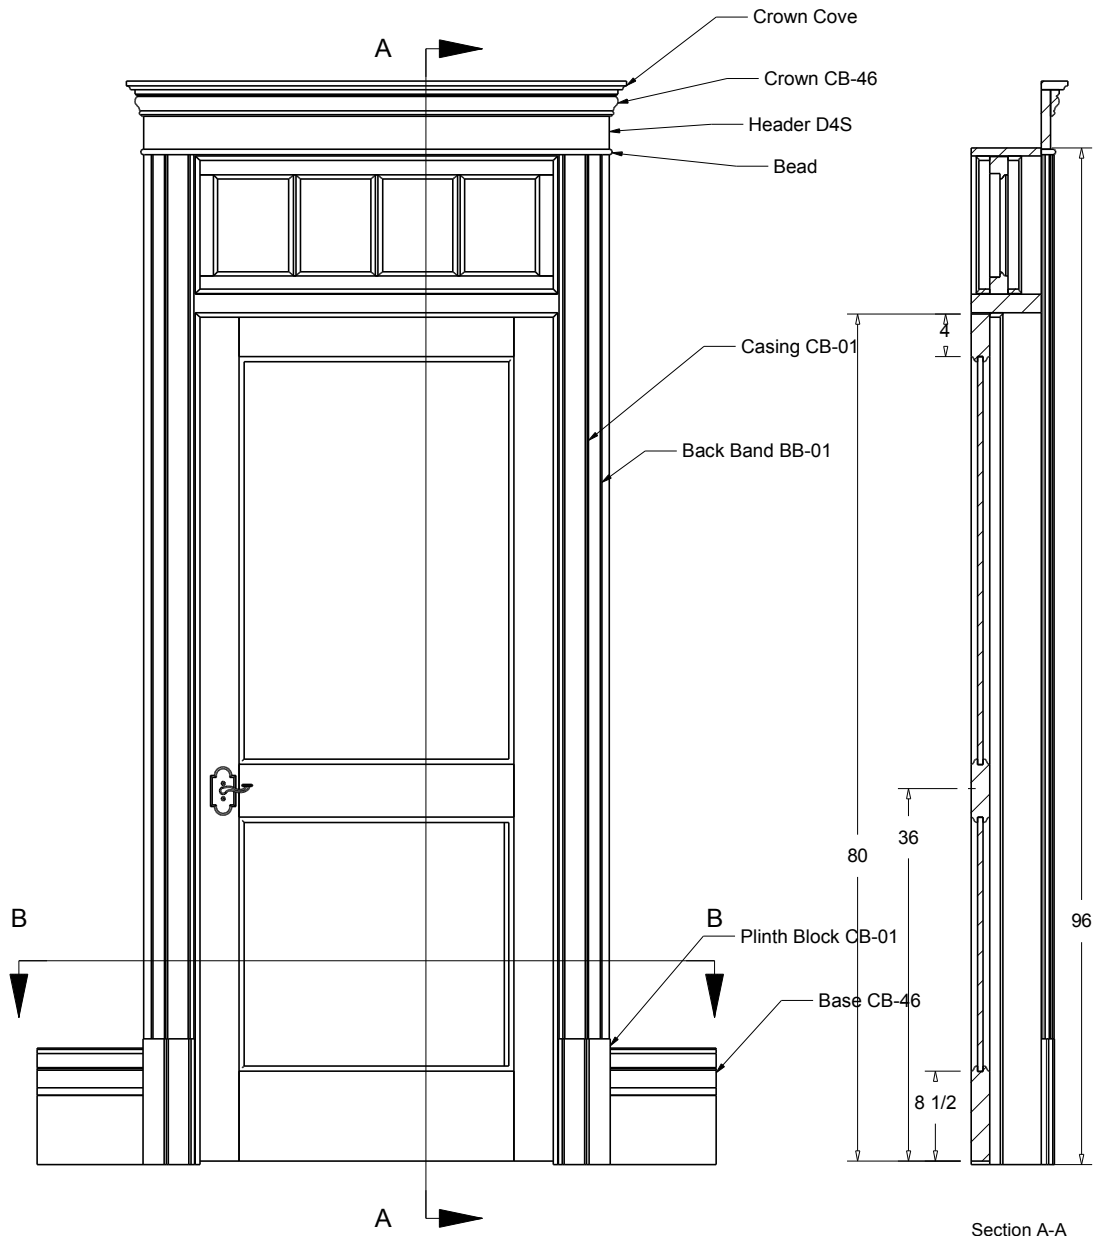

Door Sample

HOMESTEAD
WOODWORKS

Press code to view full Scale