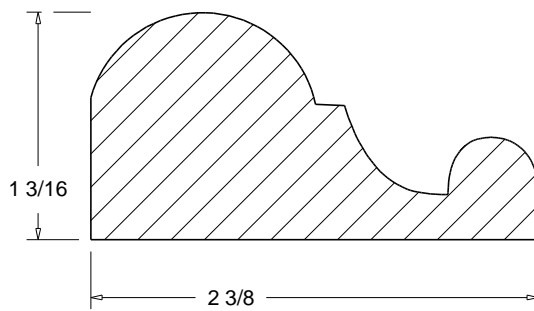

Cha-06

Full Scale

[Click code to go back](#)

HOMESTEAD
WOODWORKS

Chairrail

Cha-07

Full Scale

[Click code to go back](#)