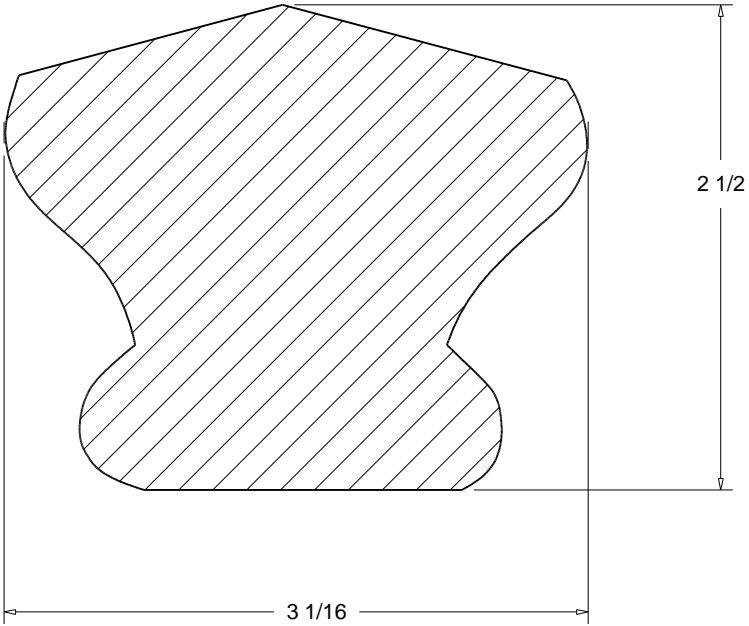

Handrail

HR-09

Full Scale

HOMESTEAD
WOODWORKS

Click code to go back