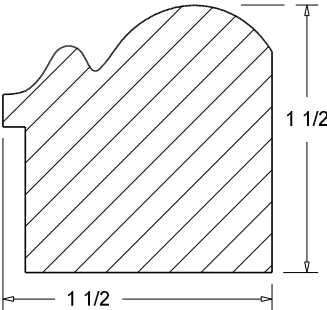

Back Band

BB-01

BB-02

BB-03

BB-04

BB-05

Press code to view full Scale