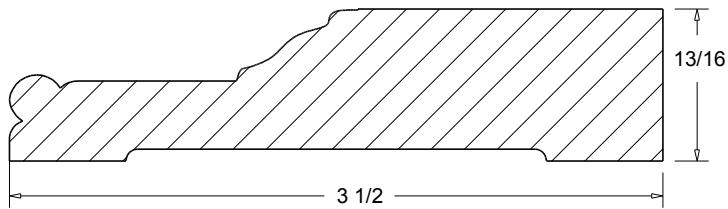

Casing

CB-01

CB-02

CB-03

CB-04

CB-05

CB-06

[Back](#) Press code to view full Scale