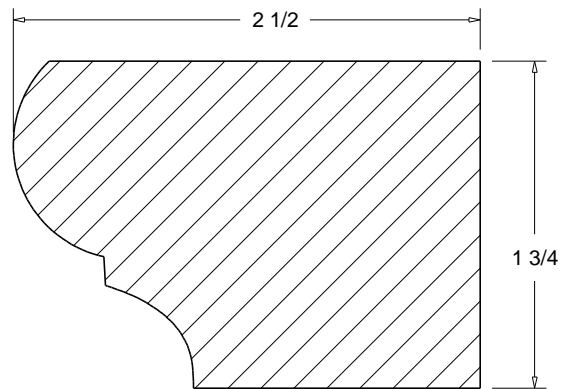

Window Sill

SILL-01

SILL-02

SILL-03

SILL-03

Press code to view full scale