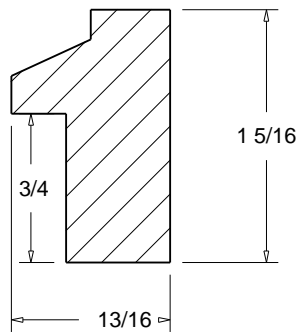

BB-09

Full Scale

HOMESTEAD
WOODWORKS

[Click code to go back](#)

Crown Mould

A = PROJECTION
B = HEIGHT

CRO-01 (A 4 1/2")
(B 4 1/2")

CRO-01 6 3/8