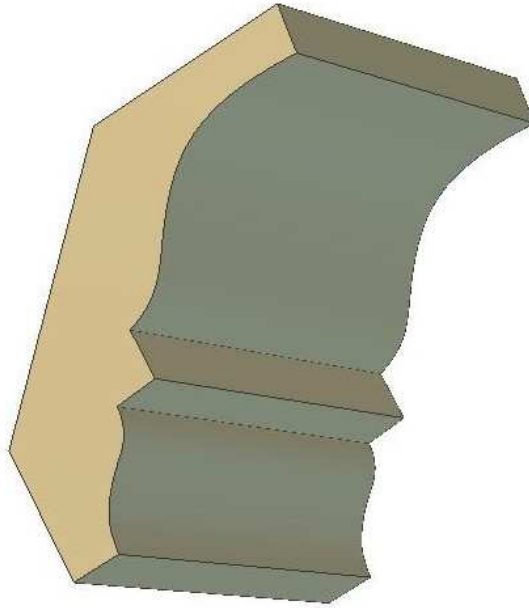

CRO-18 (A 2 13/16")
(B 2 5/8")

CRO-18 3 13/16"

[Click code to go back](#)

HOMESTEAD
WOODWORKS

Crown Mould

A = PROJECTION
B = HEIGHT

CRO-19 (A 3 3/4")
(B 3 1/8")

CRO-19 4 13/16