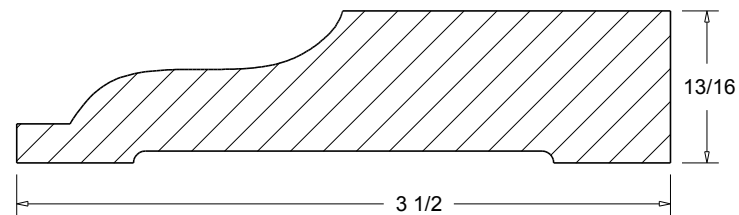

Casing

CB-07

CB-08

CB-09

CB-10

CB-11

CB-12

Press code to view full Scale