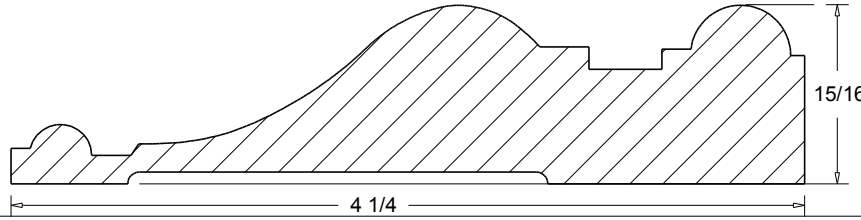

Casing

CB-13

CB-14