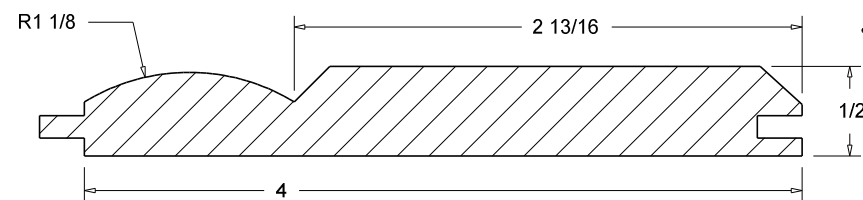

T & G

TG-01

TG-02

TG-03

TG-04

TG-05

TG-06

Press code to view full Scale