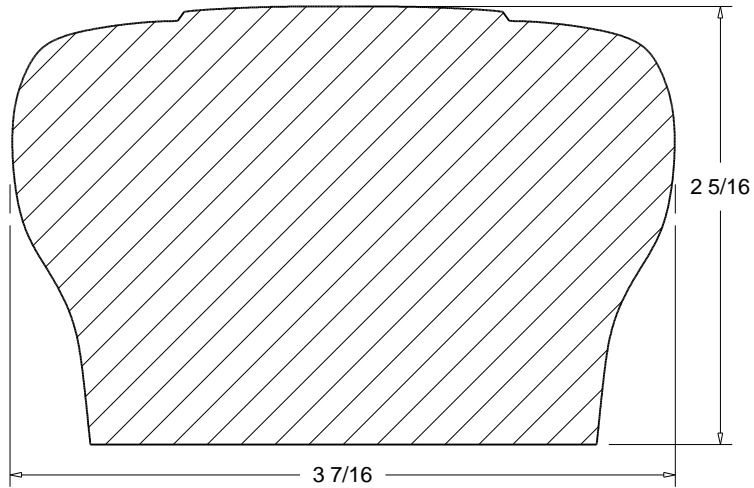

Hand Rail

HR-10

HR-11

HR-12

Press code to view full Scale

HOMESTEAD
WOODWORKS