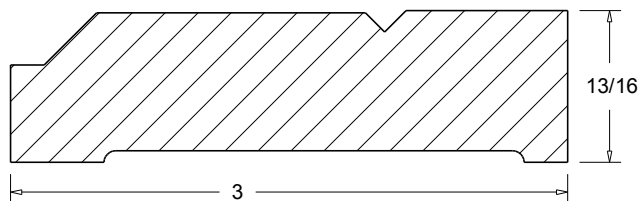

Press code to view full Scale