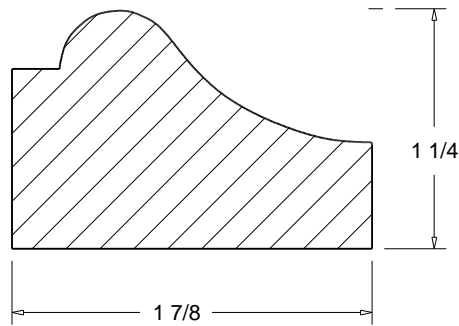

Press code to view full Scale