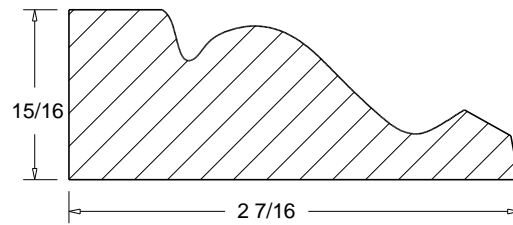

PAN-16

PAN-17

PAN-18

PAN-19