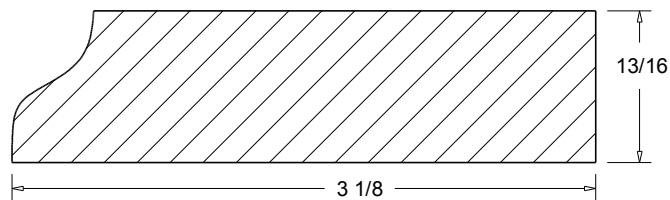

Casing

CB-31

CB-32

CB-33

CB-34

CB-35

CB-36

Press code to view full Scale