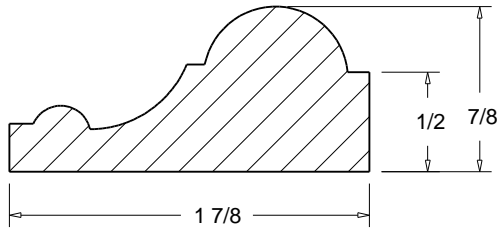

Panel Mould

PAN-20

PAN-21