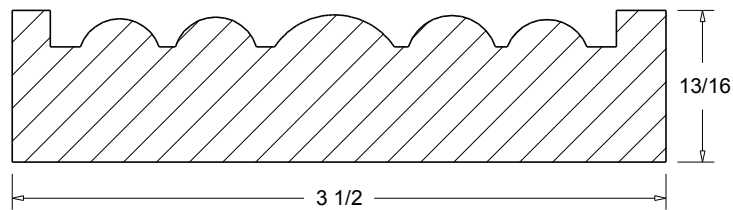

Casing

CB-07

CB-08

CB-09

CB-10

CB-11

CB-12

Press code to view full Scale