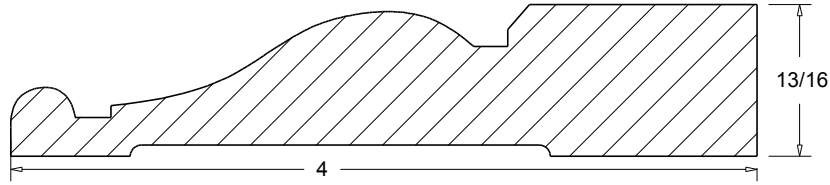

Casing

CB-01

CB-02