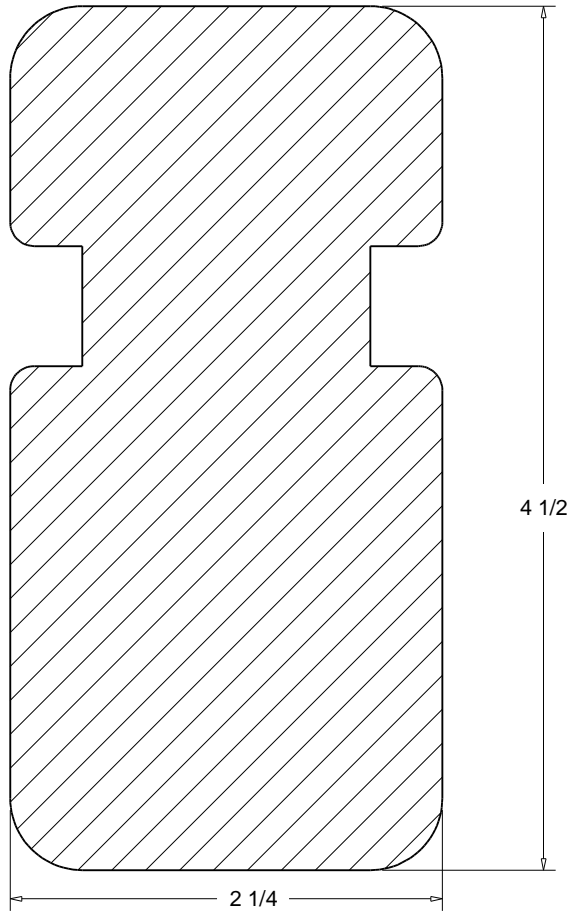

HR-07

Full Scale

Click code to go back

HOMESTEAD
WOODWORKS

Handrail

HR-08

Full Scale

[Click code to go back](#)