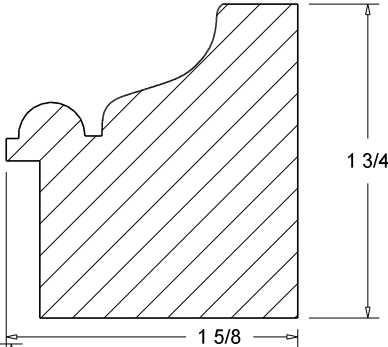

Back Band

BB-01

BB-02

BB-03

BB-04

BB-05

Press code to view full Scale