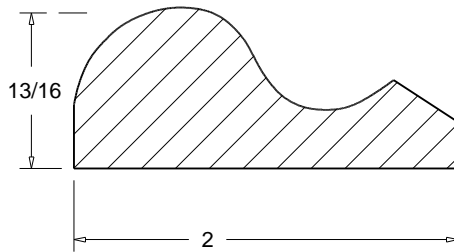

Panel Mould

Pan-26

Full Scale

Click code to go back

HOMESTEAD
WOODWORKS

Panel Mould

Pan-27

Full Scale