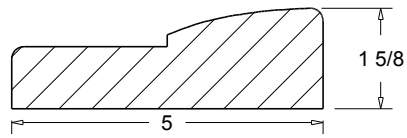

Plinth Blocks

PLINTH-01