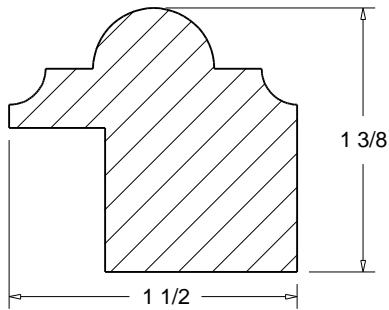

Back Band

BB-06

BB-07

BB-08

BB-09

Press code to view full Scale

HOMESTEAD
WOODWORKS