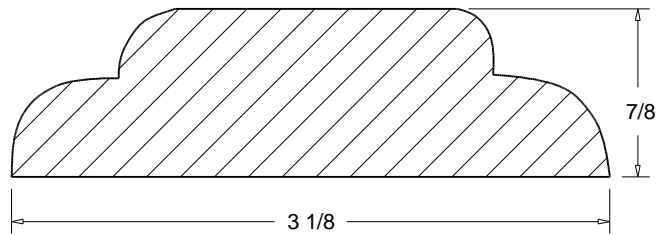

Casing

CB-34

Full Scale

Click code to go back

HOMESTEAD
WOODWORKS