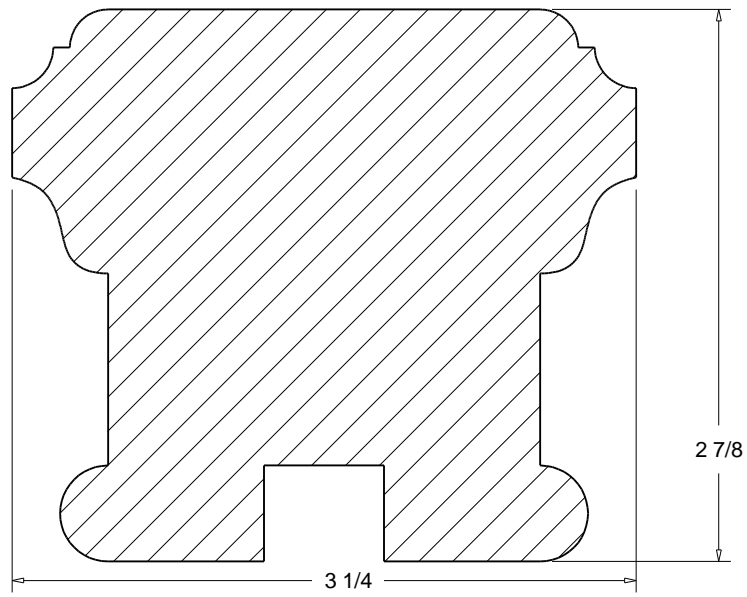

Hand Rail

HR-06