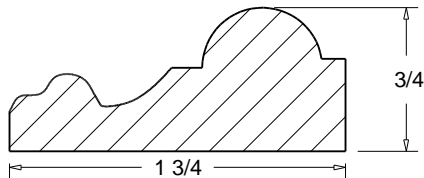

Panel Mould

PAN-20

PAN-21

PAN-22

PAN-23

PAN-24

PAN-25

PAN-26

Press code to view full Scale

HOMESTEAD
WOODWORKS