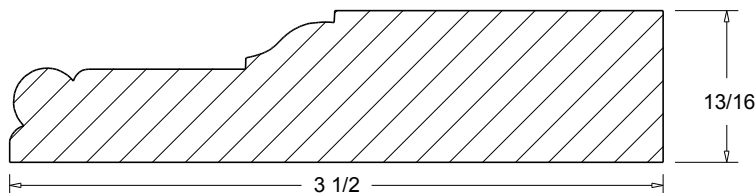

Casing

CB-49

CB-50

CB-51

CB-52

CB-53

CB-54

Press code to view full Scale