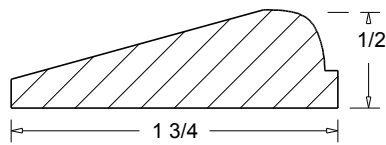

Panel Mould

PAN-01

PAN-02

PAN-03

PAN-04

PAN-05

PAN-06

Press code to view full Scale