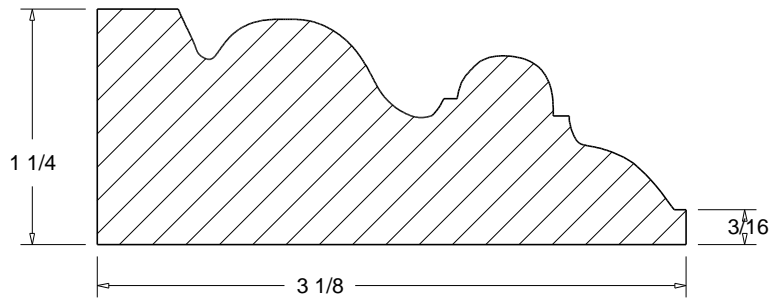

Chairrail

Cha-01

Full Scale

[Click code to go back](#)

HOMESTEAD
WOODWORKS