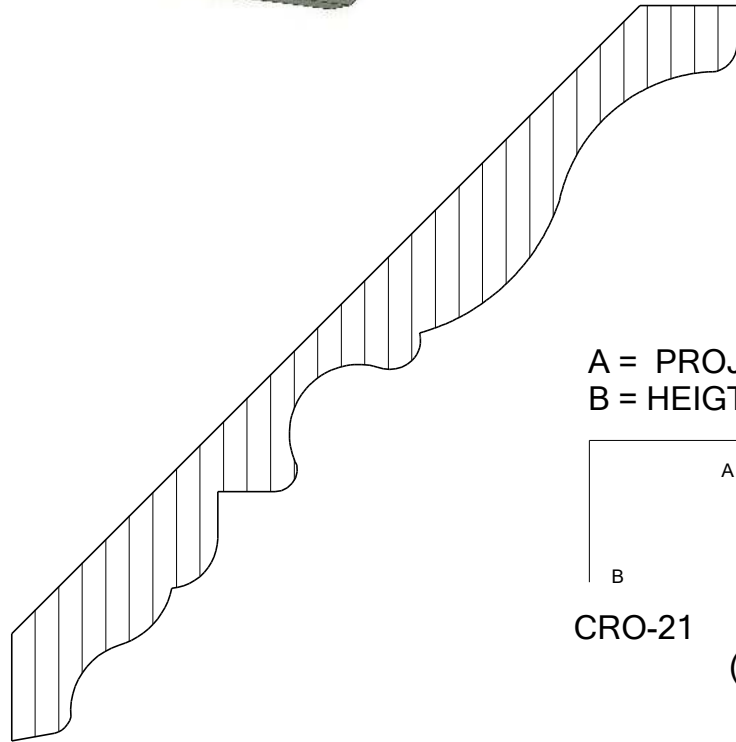

[Click code to go back](#)

HOMESTEAD
WOODWORKS

Crown Mould

CRO-20 7"

[Click code to go back](#)

HOMESTEAD
WOODWORKS

Crown Mould

A = PROJECTION
B = HEIGHT