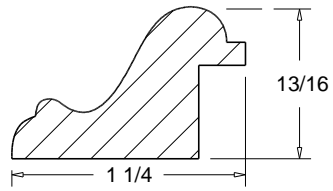

Panel Mould

PAN-13