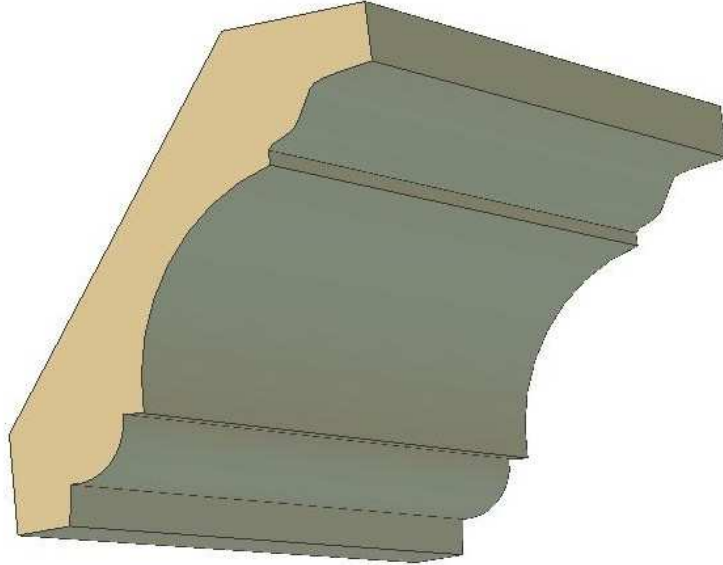

Crown Mould

A = PROJECTION
B = HEIGHT

CRO-06 (A 3 5/8")
(B 2")

CRO-06 4 3/8

[Click code to go back](#)

HOMESTEAD
WOODWORKS

Crown Mould

A = PROJECTION
B = HEIGHT