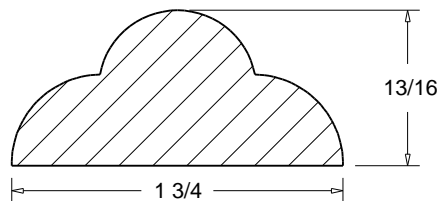

Panel Mould

PAN-27

PAN-28

PAN-29

PAN-30

PAN-31

PAN-32

Press code to view full Scale

HOMESTEAD
WOODWORKS