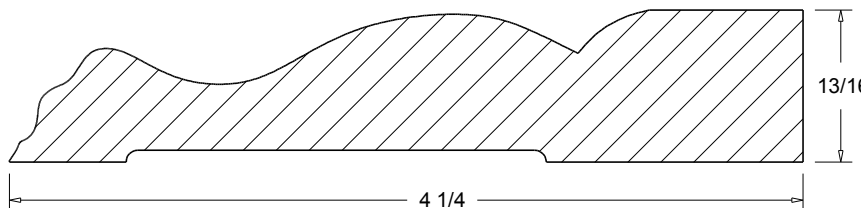

CB-20

CB-21