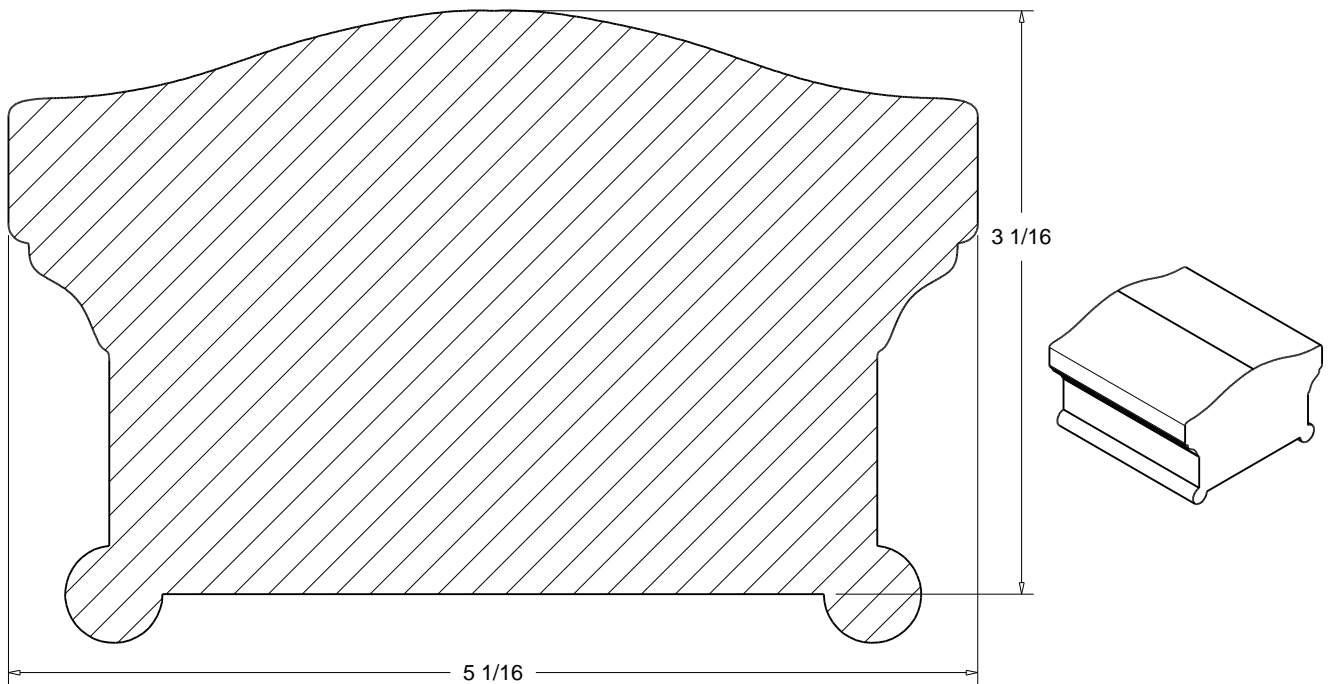

Hand Rail

HR-13

HR-14

Press code to view full Scale

HOMESTEAD
WOODWORKS