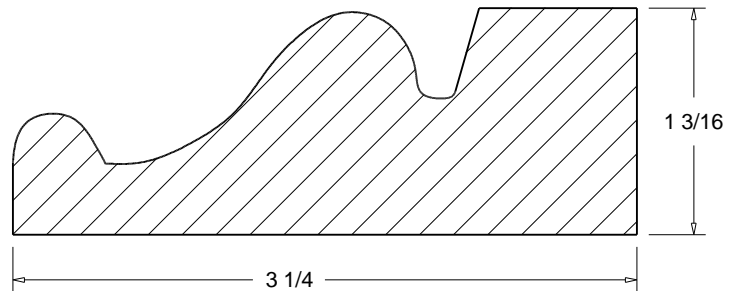

Panel Mould

PAN-33

PAN-34

PAN-35

PAN-36

Press code to view full Scale

HOMESTEAD
WOODWORKS