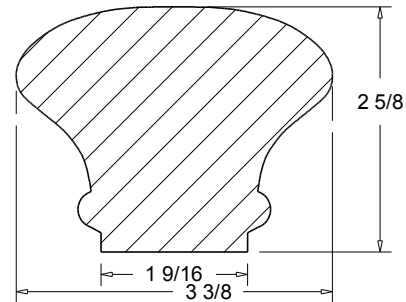

HR-03
1/2=1" Scale