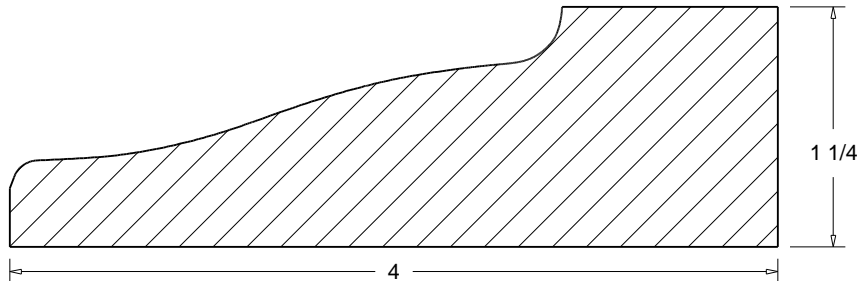

Casing

CB-59

CB-60

CB-61

CB-62

CB-63

CB-64

CB-65

Press code to view full Scale