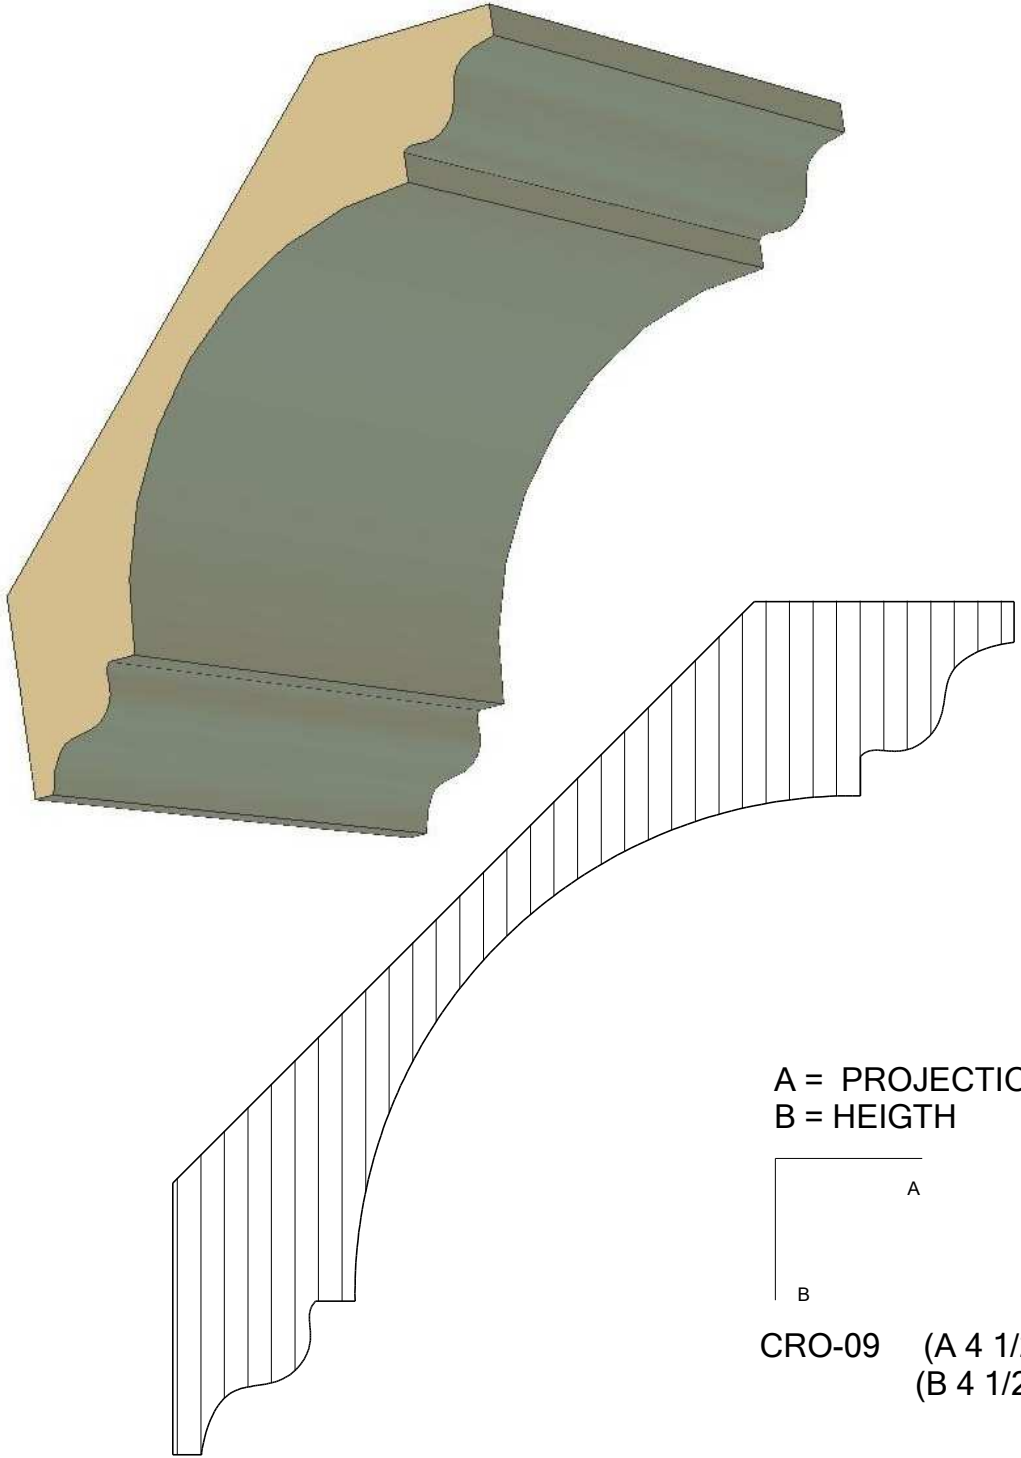

Crown Mould

CRO-09 6 3/8

[Click code to go back](#)

HOMESTEAD
WOODWORKS