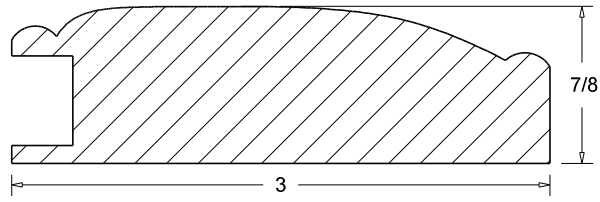

Kitchen Door Rail

KD-01

KD-02