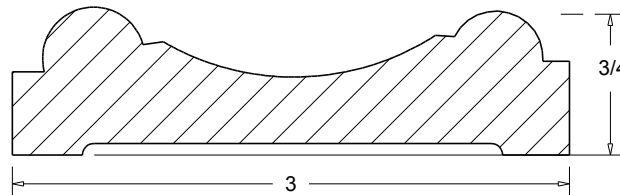

Casing

CB-13

CB-14

CB-15

CB-16

CB-17

CB-18

Press code to view full Scale