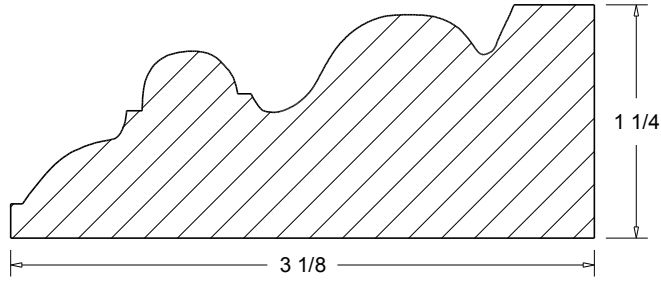

Chair Rail

CHA-01

CHA-02