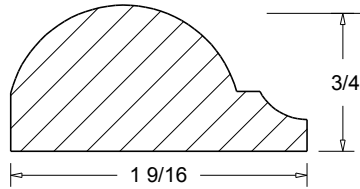

Panel Mould

PAN-07

PAN-08

PAN-09

PAN-10

PAN-11

PAN-12

Press code to view full Scale