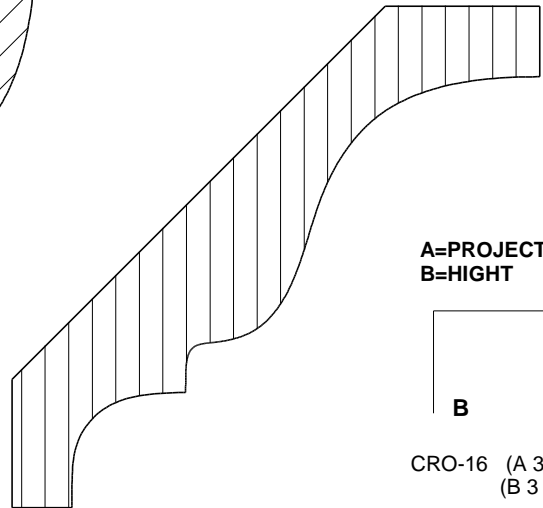

A=PROJECTION
B=HIGHT

CRO-10 (A 2 7/8")
(B 2 7/8")

CRO-11 (A 1 3/8")
(B 2 1/2")

CRO-12 (A 3 1/8")
(B 3")

 Press code to view full scale

HOMESTEAD
WOODWORKS

Crown Mould

CRO-13 5 3/4 "

CRO-14 3 7/8"

CRO-15 2 1/4"

A=PROJECTION
B=HIGHT

CRO-13 (A 4 1/4")
(B 3 3/4")

CRO-14 (A 1 3/4")
(B 3 7/8")

CRO-15 (A 1 9/16")
(B 1 5/8")

Press code to view full scale

HOMESTEAD
WOODWORKS

Crown Mould

CRO-16 4 3/8 "

CRO-17 4 7/8"

CRO-18 3 13/16"

**A=PROJECTION
B=HIGHT**

CRO-16 (A 3")
(B 3 1/8")

CRO-17 (A 2 1/2")
(B 4 1/8")

CRO-18 (A 2 13/16")
(B 2 5/8")