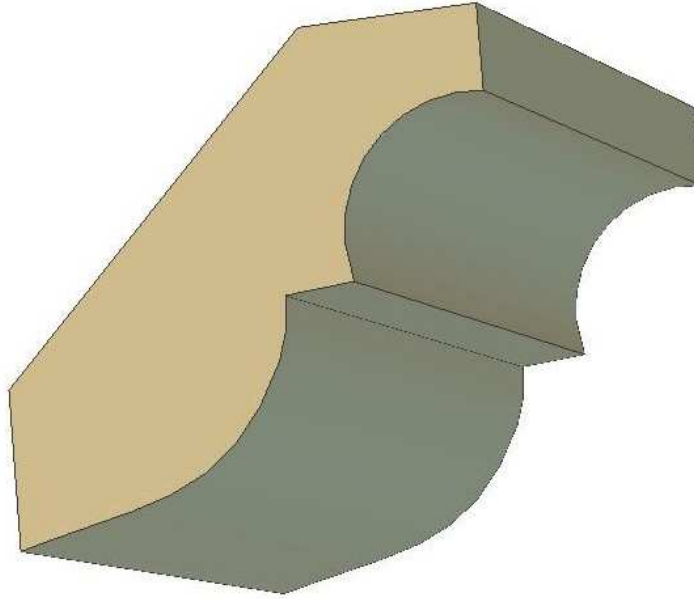

Crown Mould

A = PROJECTION
B = HEIGHT

CRO-12 (A 3 3/8")
(B 3")

CRO-12 4 3/8"

[Click code to go back](#)

HOMESTEAD
WOODWORKS