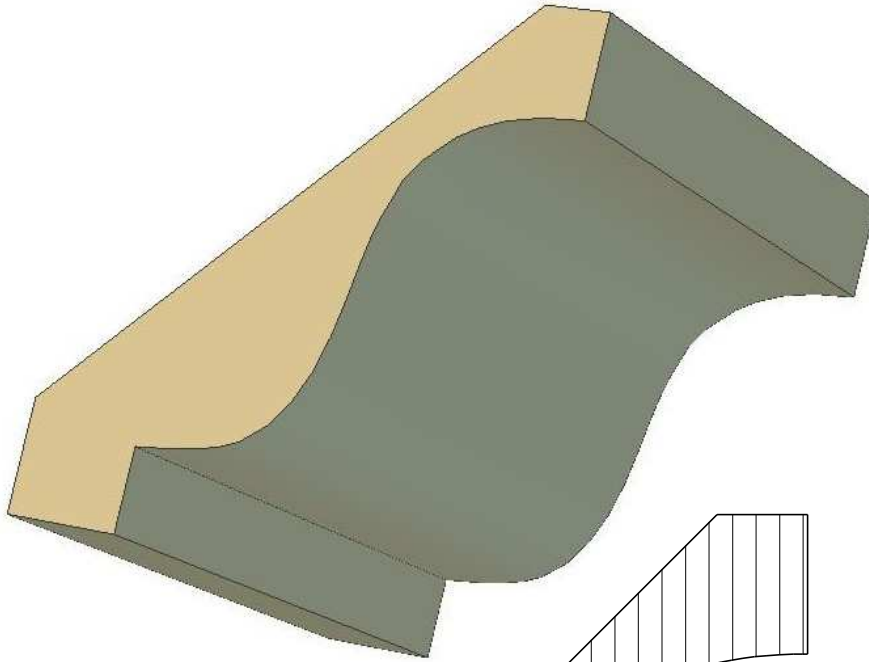

Crown Mould

A = PROJECTION
B = HEIGHT

CRO-06 (A 3 5/8")
(B 2")

CRO-06 4 3/8

[Click code to go back](#)

HOMESTEAD
WOODWORKS