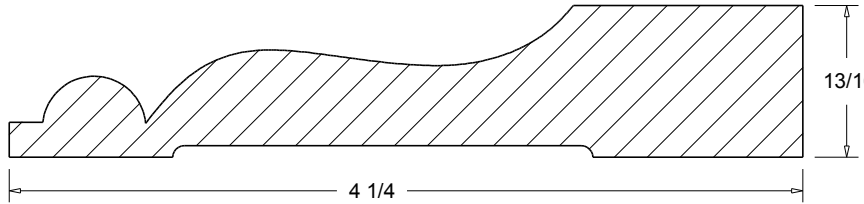

Casing

CB-13

CB-14

CB-15

CB-16

CB-17

CB-18

Press code to view full Scale