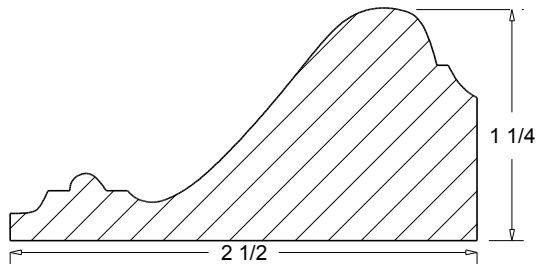

Panel Mould

PAN-01

PAN-02

PAN-03

PAN-04

PAN-05

PAN-06

Press code to view full Scale