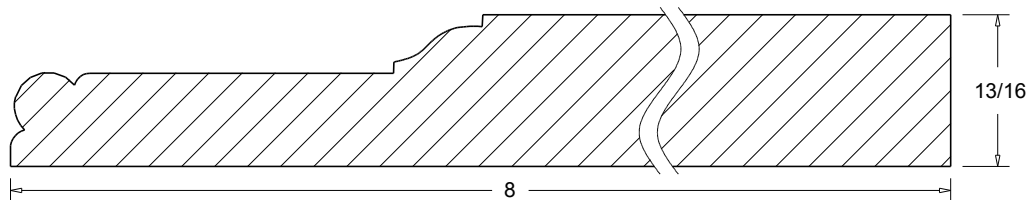

Casing

CB-49

CB-50

CB-51

CB-52

CB-53

CB-54

Press code to view full Scale