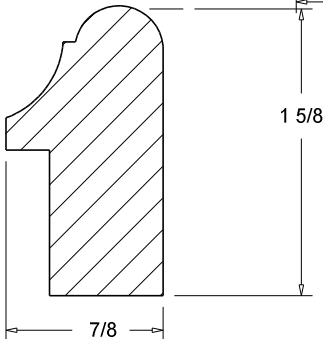

Back Band

BB-01

BB-02

BB-03

BB-04

BB-05

Press code to view full Scale