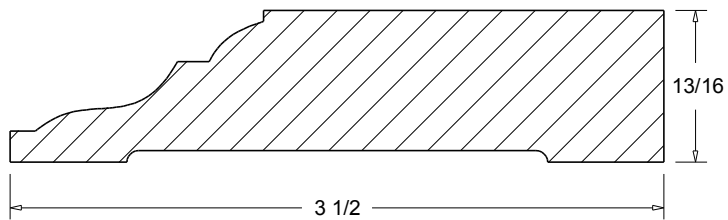

Casing

CB-01

CB-02

CB-03

CB-04

CB-05

CB-06

[Back](#) Press code to view full Scale