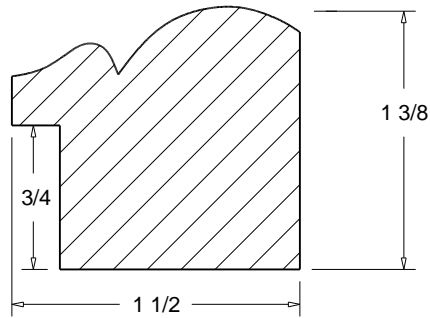

Back Band

BB-06

BB-07

BB-08

BB-09

Press code to view full Scale

HOMESTEAD
WOODWORKS