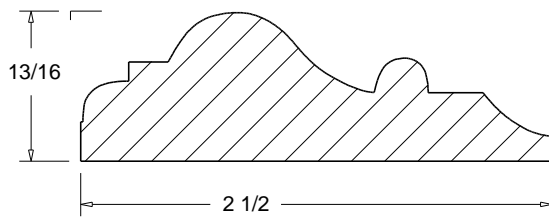

Chairrail

Ch-02

Full Scale

Click code to go back

HOMESTEAD
WOODWORKS