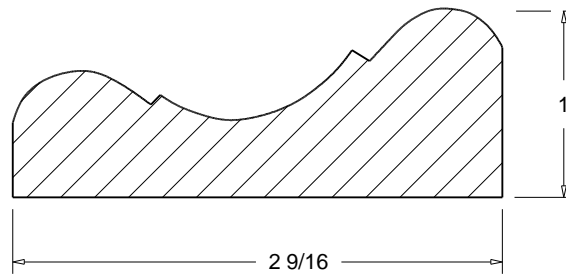

Panel Mould

PAN-27

PAN-28

PAN-29

PAN-30

PAN-31

PAN-32

Press code to view full Scale

HOMESTEAD
WOODWORKS