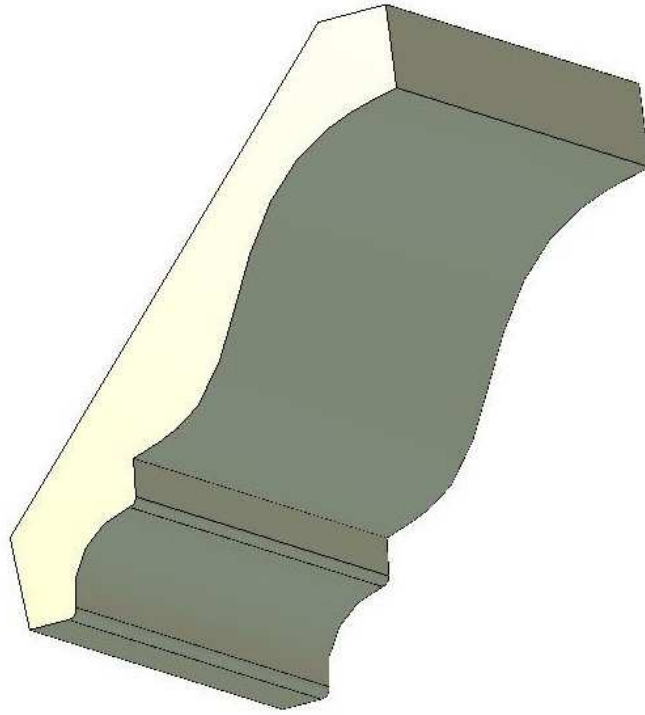

Crown Mould

A = PROJECTION
B = HEIGHT

CRO-16 (A 3")
(B 3 1/8")

CRO-16 4 3/8"

[Click code to go back](#)

HOMESTEAD
WOODWORKS