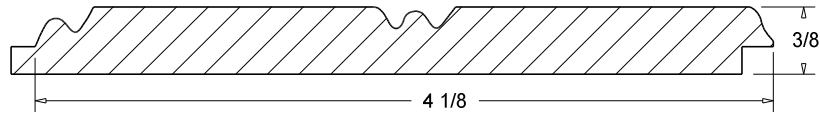

T & G

TG-01