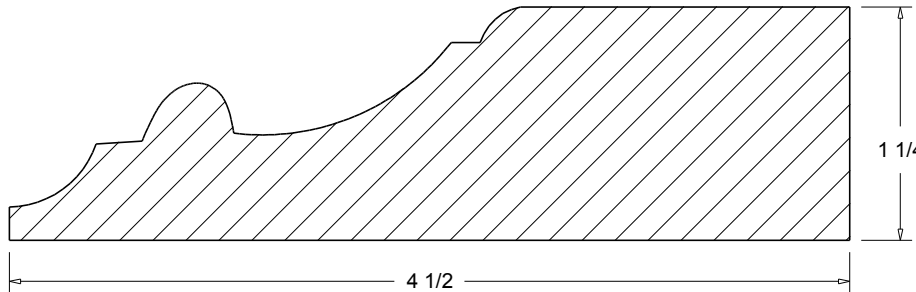

Casing

CB-49

CB-50

CB-51

CB-52

CB-53

CB-54

Press code to view full Scale