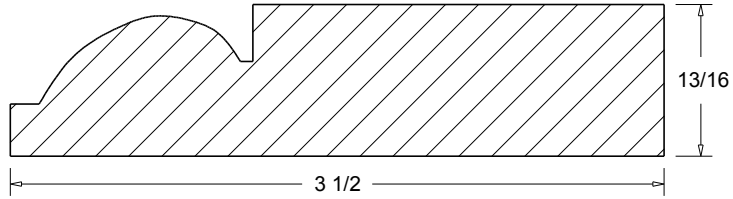

Casing

CB-07

CB-08

CB-09

CB-10

CB-11

CB-12

Press code to view full Scale