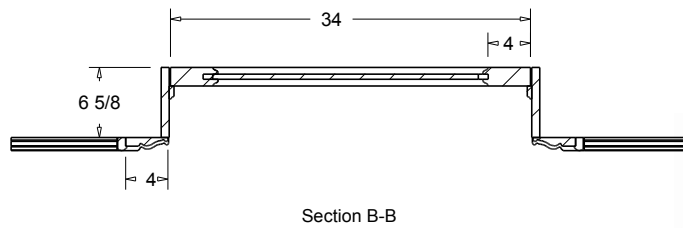

Door Sample

HOMESTEAD
WOODWORKS

Press code to view full Scale