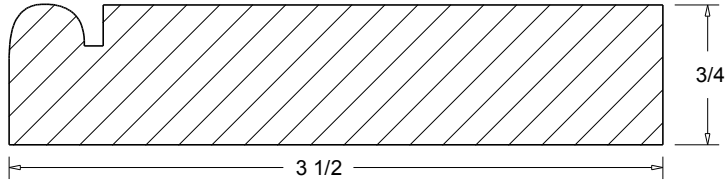

Casing

CB-37