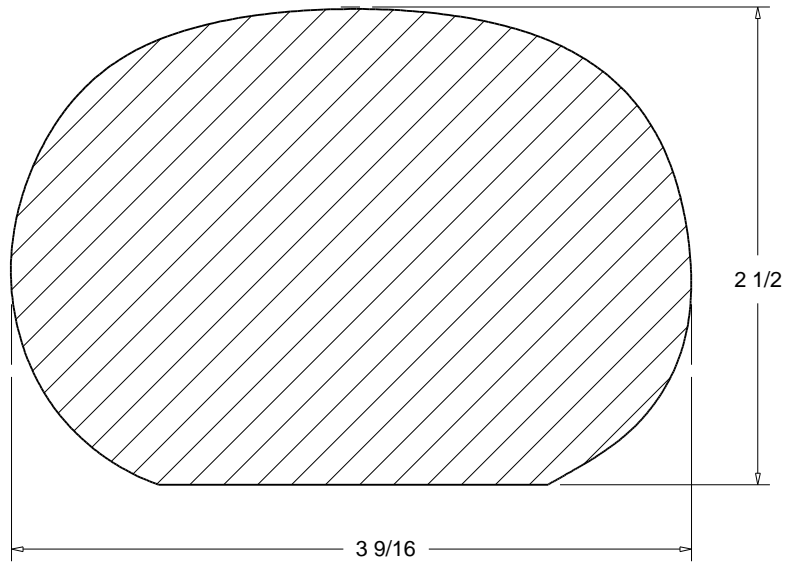

Hand Rail

HR-13