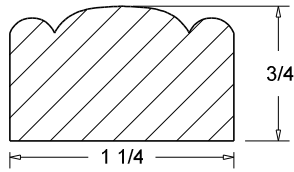

Kitchen Door Rail

KD-01

KD-02

Press code to view full Scale