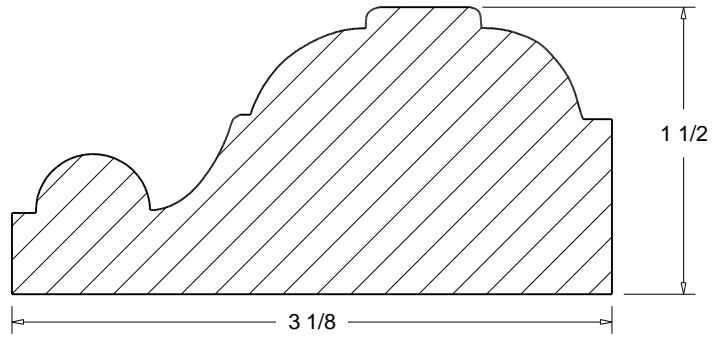

PAN-29

PAN-30