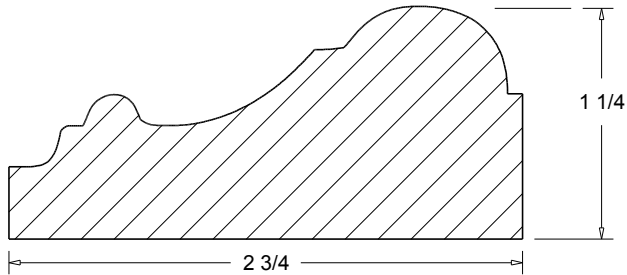

CHA-03

CHA-04