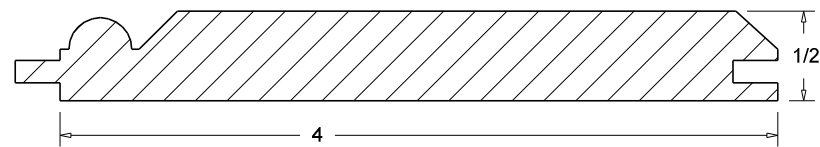

T & G

TG-01

TG-02

TG-03

TG-04

TG-05

TG-06

Press code to view full Scale