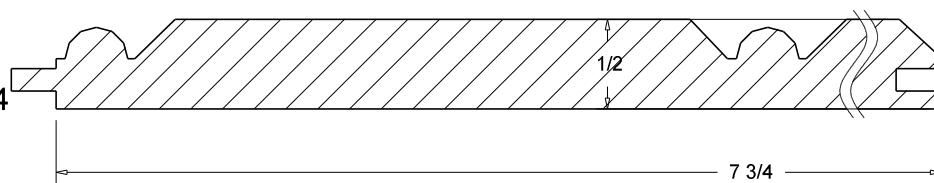

T & G

TG-01

TG-02

TG-03

TG-04

TG-05

TG-06

Press code to view full Scale