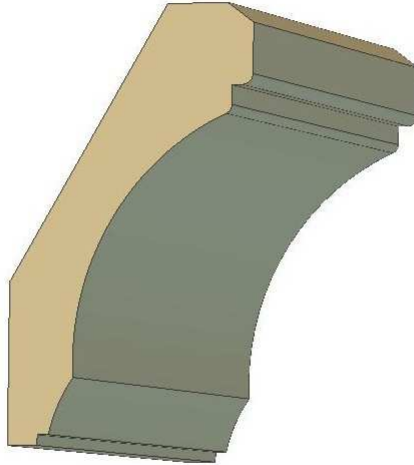

Crown Mould

A = PROJECTION
B = HEIGHT

CRO-31 (A 2 1/2")
(B 4 3/8")

CRO-31 4 7/8

[Click code to go back](#)

HOMESTEAD
WOODWORKS