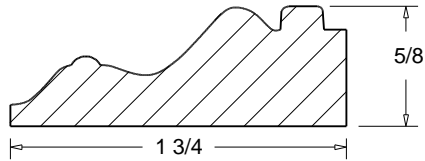

Panel Mould

PAN-20

PAN-21

PAN-22

PAN-23

PAN-24

PAN-25

PAN-26

Press code to view full Scale

HOMESTEAD
WOODWORKS