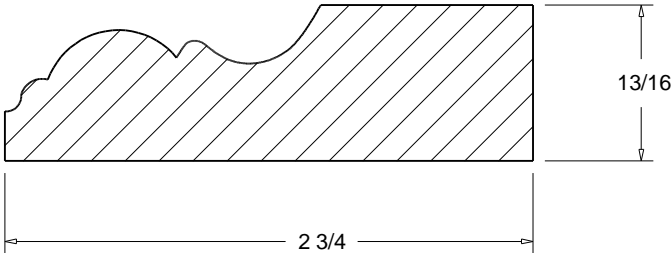

Casing

CB-49

Full Scale

[Click code to go back](#)

HOMESTEAD
WOODWORKS