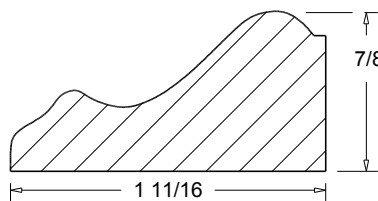

Panel Mould

PAN-01

PAN-02

PAN-03

PAN-04

PAN-05

PAN-06

Press code to view full Scale