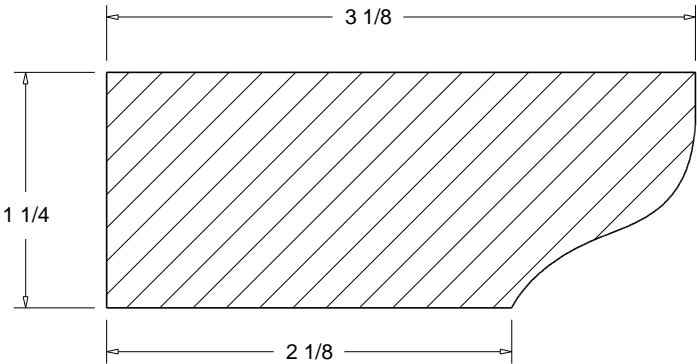

[Click code to go back](#)

HOMESTEAD
WOODWORKS

Panel Mould

Pan-36

Full Scale

Click code to go back

HOMESTEAD
WOODWORKS

Window Sill