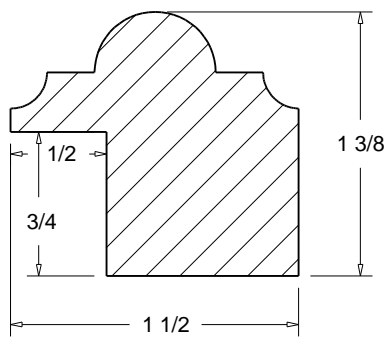

Back Band

BB-07

Full Scale

Click code to go back

HOMESTEAD
WOODWORKS