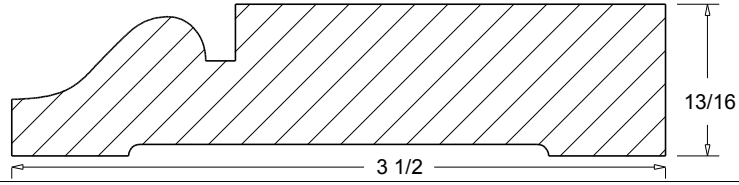

Casing

CB-07