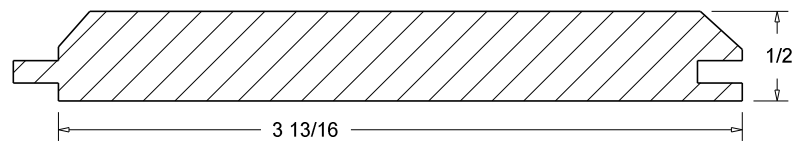

T & G

TG-01

TG-02

TG-03

TG-04

TG-05

TG-06

Press code to view full Scale