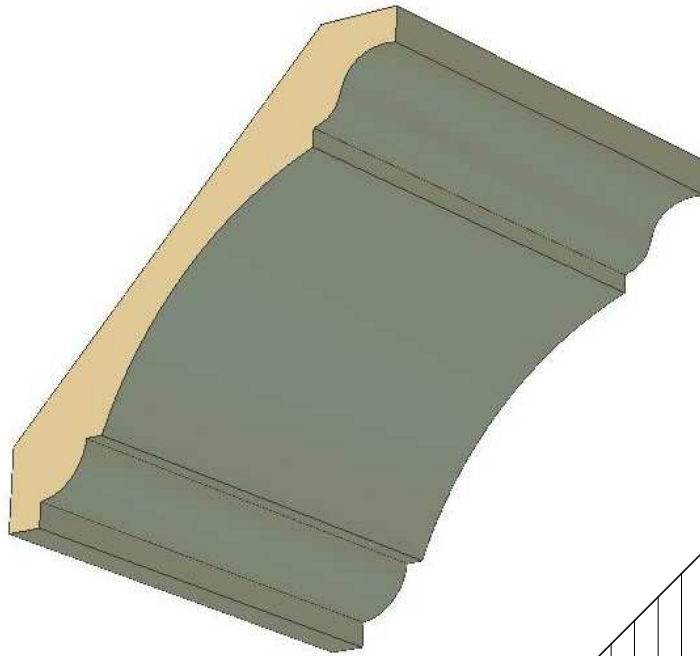

CRO-21 (A 3 13/16")
(B 3 7/8")

CRO-21 5 1/2"

[Click code to go back](#)

HOMESTEAD
WOODWORKS

Crown Mould

A = PROJECTION
B = HEIGHT

CRO-22 (A 4 7/16")
(B 4 7/16")

CRO-22 6 1/4"