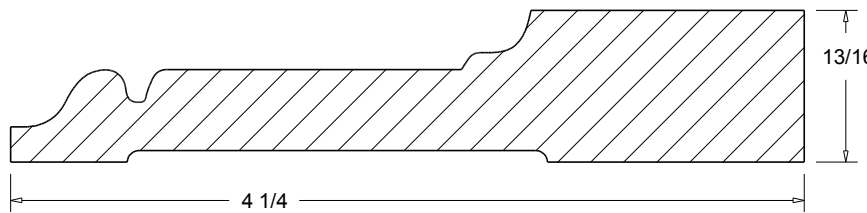

CB-15

CB-16