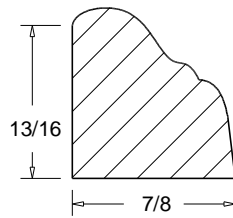

Panel Mould

PAN-13

PAN-14

PAN-15

PAN-16

PAN-17

PAN-18

PAN-19

Press code to view full Scale