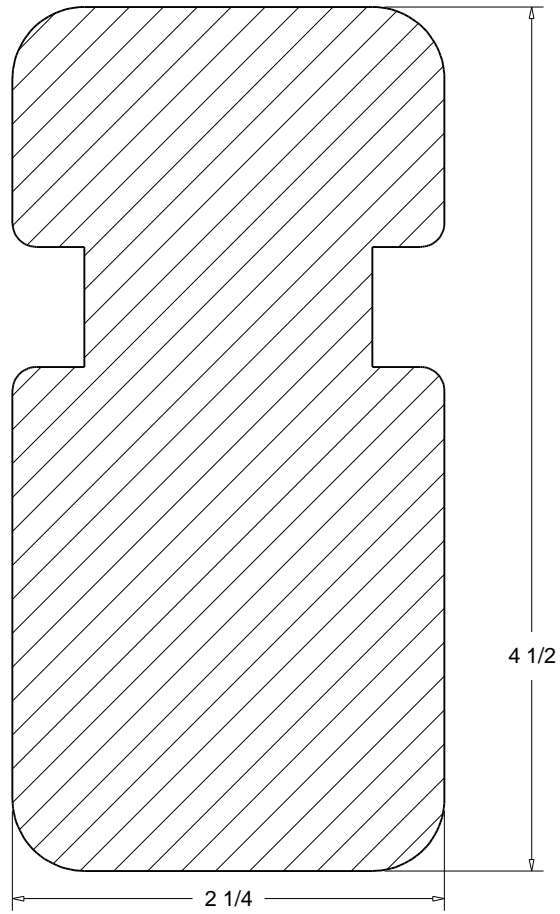

Hand Rail

HR-08