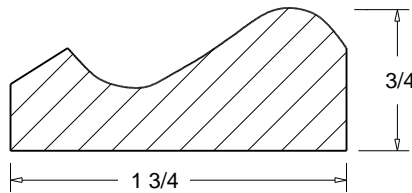

PAN-22

PAN-23