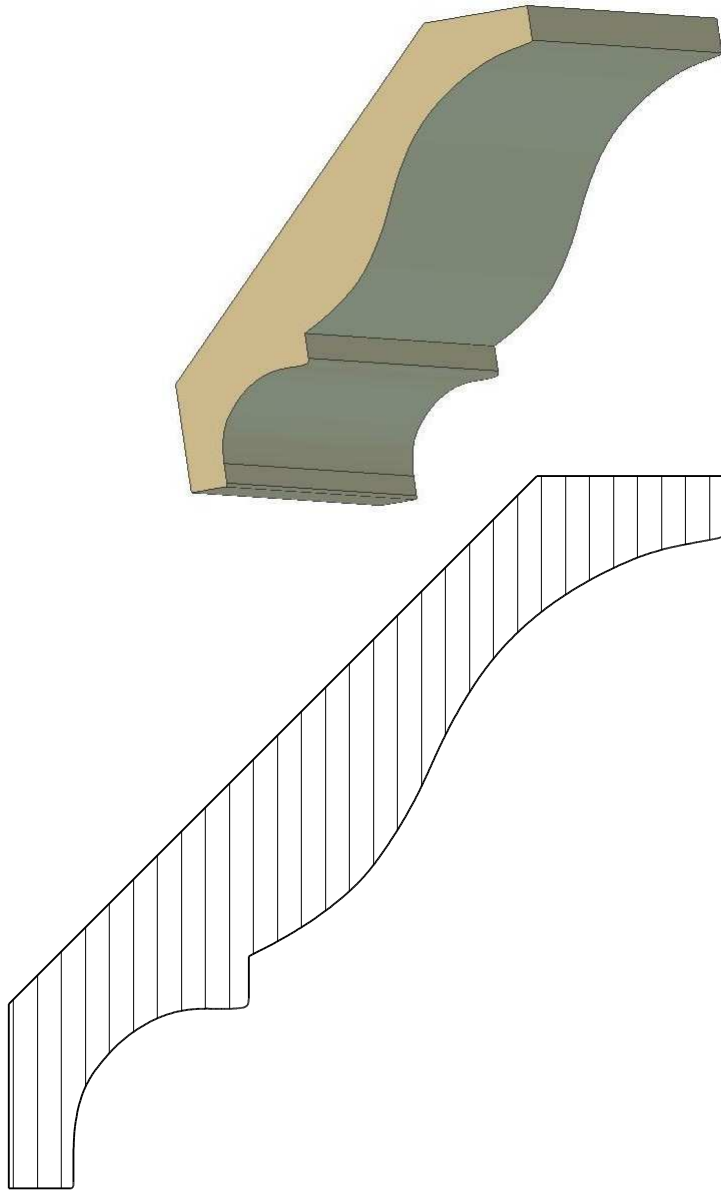

Crown Mould

A = PROJECTION
B = HEIGHT

CRO-24 (A 3 3/8")
(B 3")

CRO-24 4 1/2

[Click code to go back](#)

HOMESTEAD
WOODWORKS

Crown Mould

A = PROJECTION
B = HEIGHT