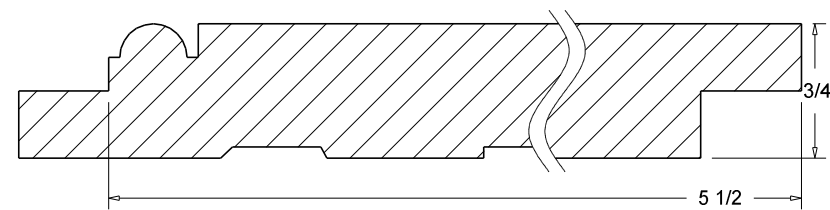

T & G

TG-01

TG-02

TG-03

TG-04

TG-05

TG-06

Press code to view full Scale