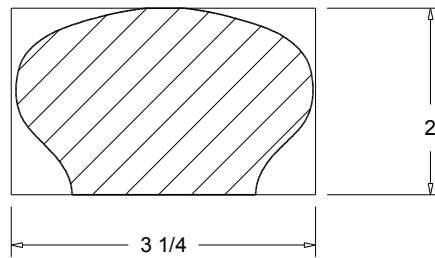

HR-04
1/2=1 scale