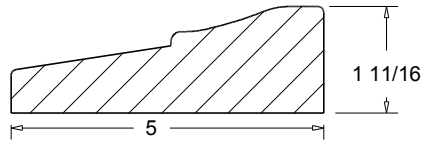

Plinth Blocks

PLINTH-01

PLINTH-02

PLINTH-03

PLINTH-04

Press code to view full Scale