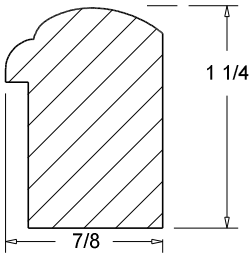

Back Band

BB-01

BB-02