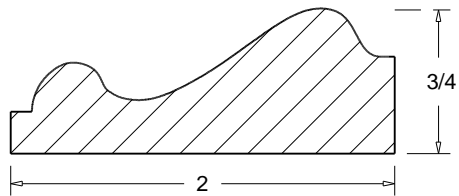

Panel Mould

PAN-33

PAN-34

PAN-35

PAN-36

Press code to view full Scale

HOMESTEAD
WOODWORKS