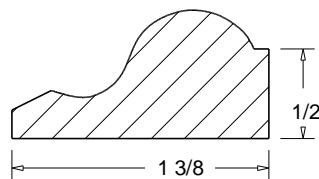

Press code to view full Scale