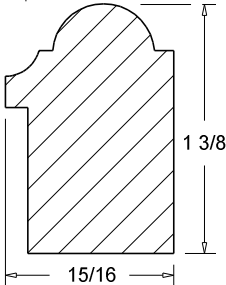

Back Band

BB-01

BB-02

BB-03

BB-04

BB-05

Press code to view full Scale