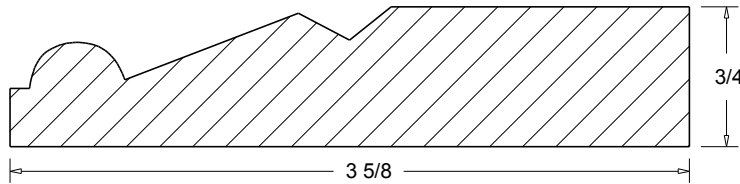

Casing

CB-37

CB-38

CB-40

CB-41

CB-42

Press code to view full Scale