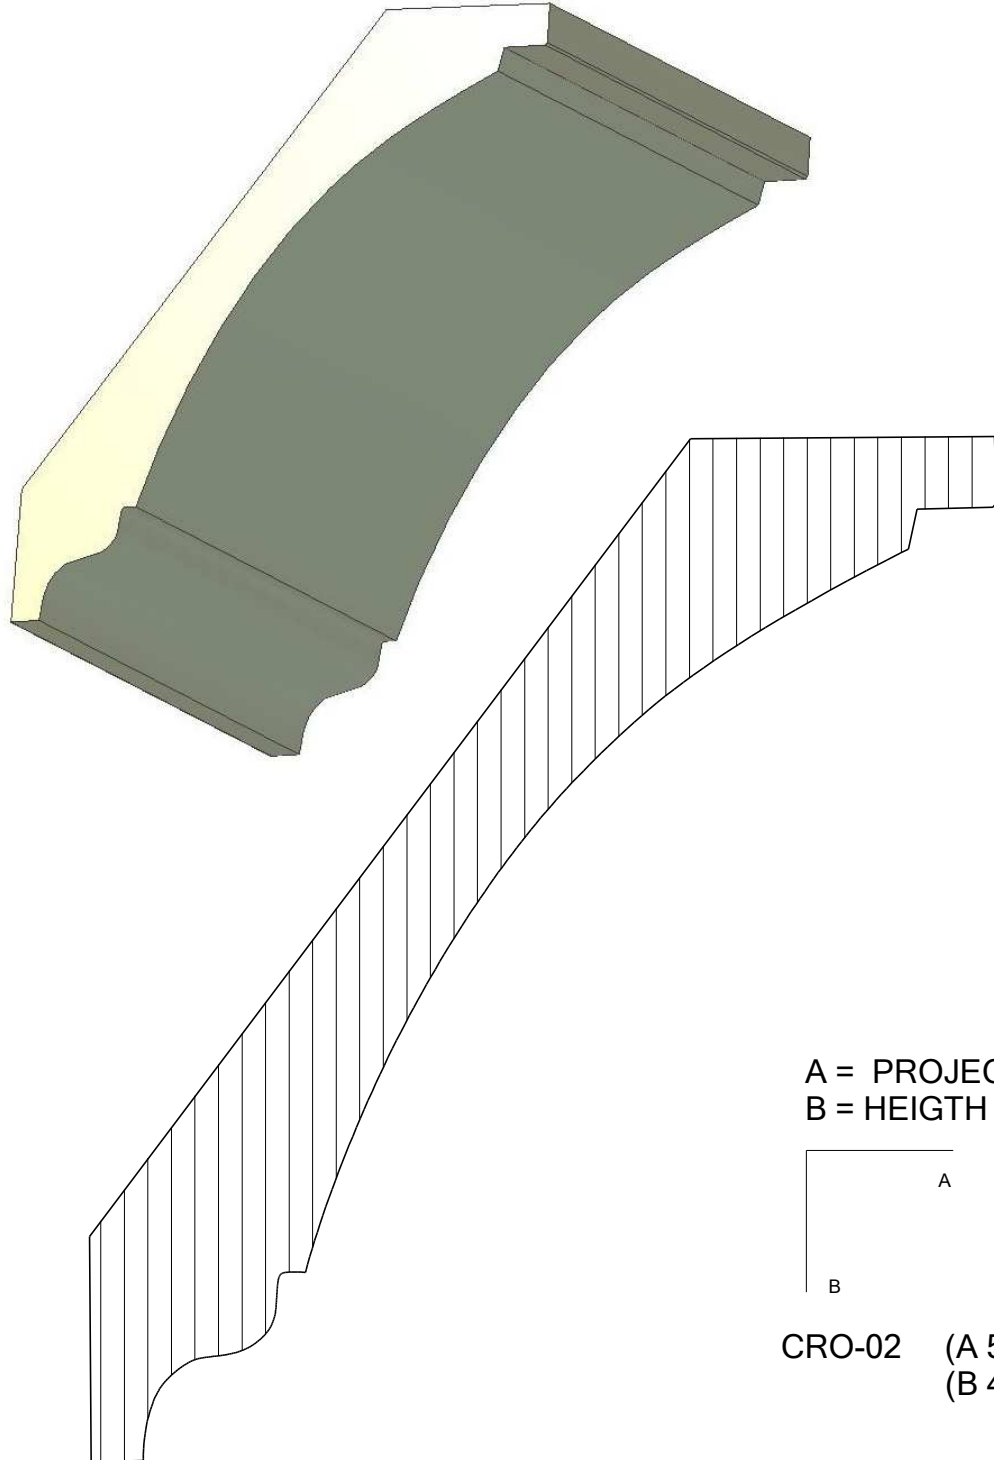

Crown Mould

CRO-02 7 1/4

[Click code to go back](#)

HOMESTEAD
WOODWORKS