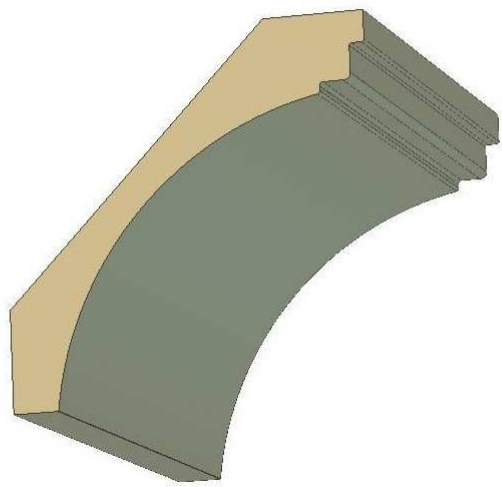

Crown Mould

A = PROJECTION
B = HEIGHT

CRO-28 (A 1 1/2")
(B 2 5/8")

CRO-28 3"

[Click code to go back](#)

HOMESTEAD
WOODWORKS

Crown Mould

A = PROJECTION
B = HEIGHT