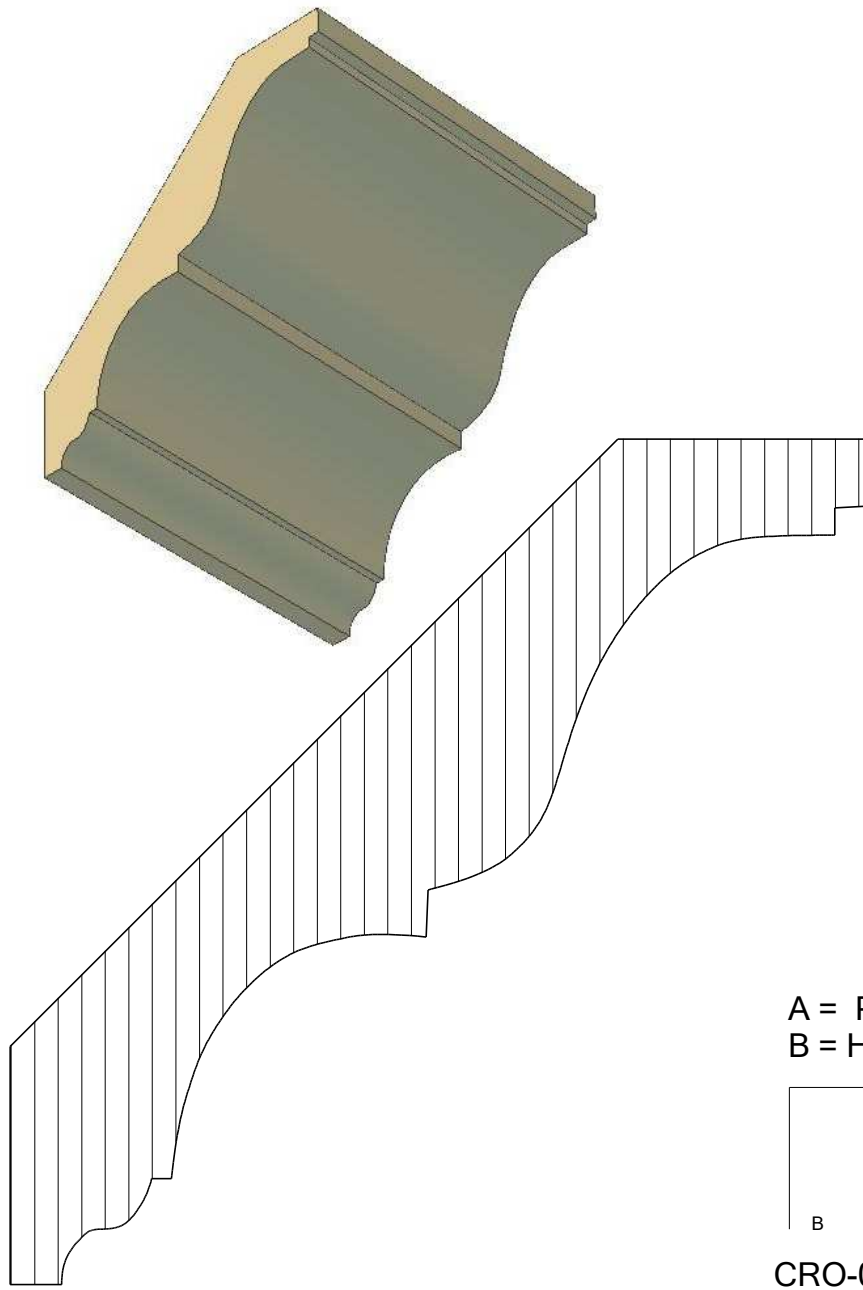

BB-09

Full Scale

HOMESTEAD
WOODWORKS

[Click code to go back](#)

Crown Mould

A = PROJECTION
B = HEIGHT

CRO-01 (A 4 1/2")
(B 4 1/2")

CRO-01 6 3/8