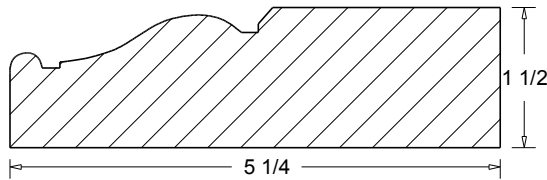

Plinth Blocks

PLINTH-01

PLINTH-02

PLINTH-03

PLINTH-04

Press code to view full Scale