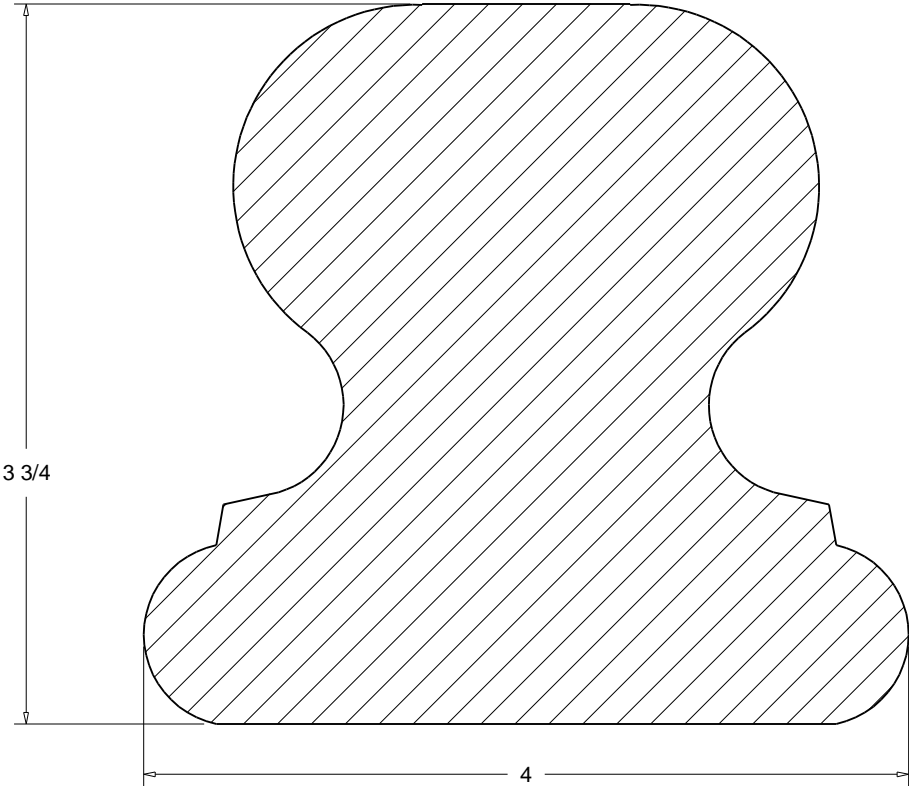

Handrail

HR-04

Full Scale

HOMESTEAD
WOODWORKS

Click code to go back

Handrail

HR-05

Full Scale