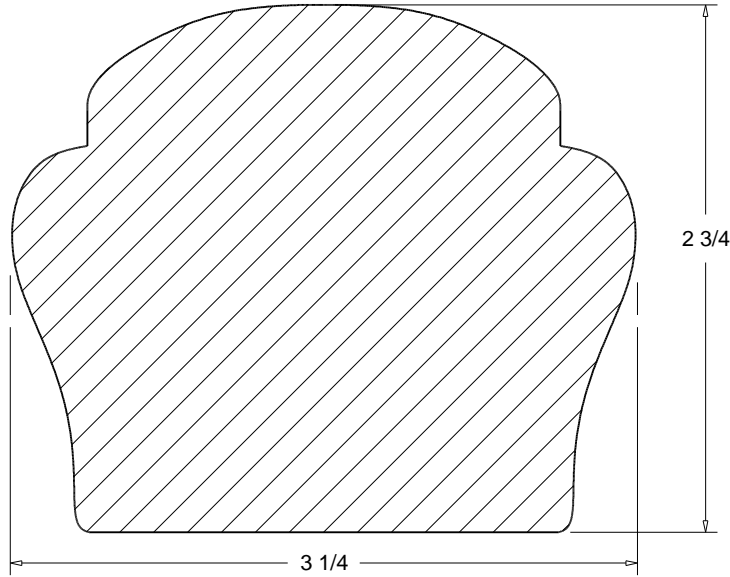

Hand Rail

HR-10