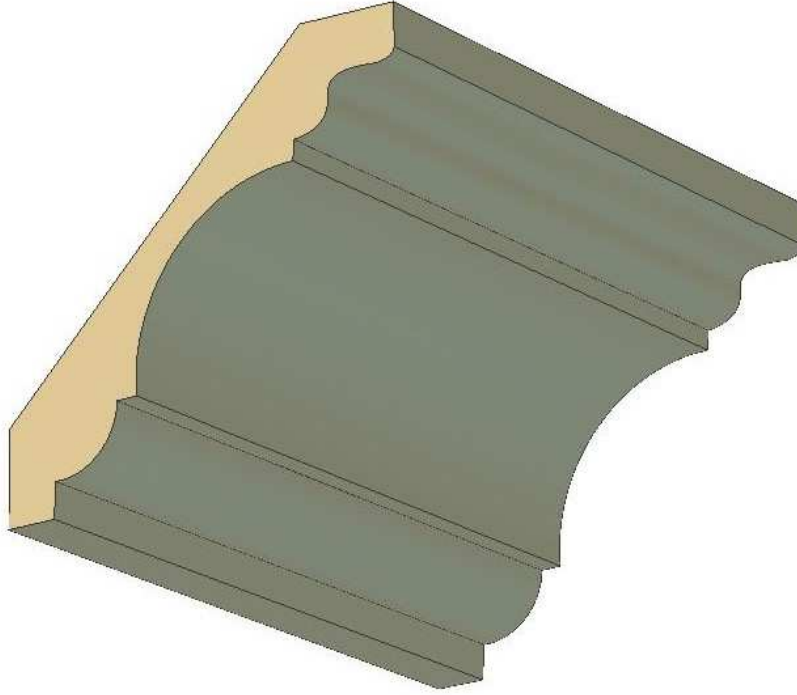

Crown Mould

A = PROJECTION
B = HEIGHT

CRO-23 (A 3")
(B 3")

CRO-23 4 1/4

[Click code to go back](#)

HOMESTEAD
WOODWORKS