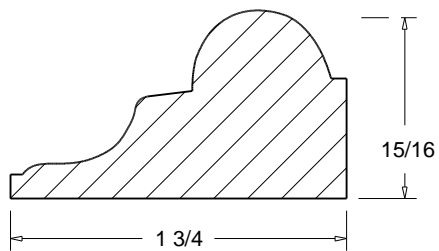

Panel Mould

Pan-28

Full Scale

[Click code to go back](#)

HOMESTEAD
WOODWORKS