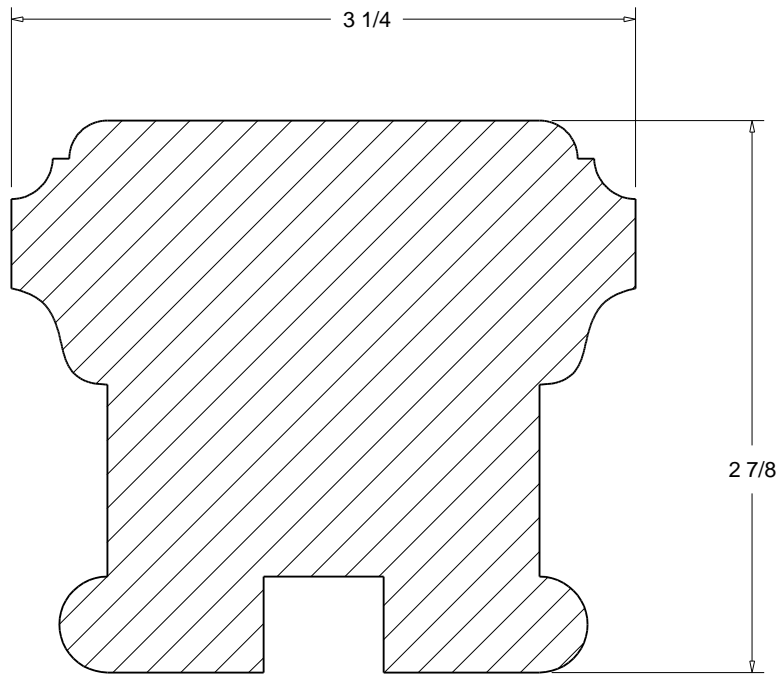

Handrail

HR-06

Full Scale

[Click code to go back](#)

HOMESTEAD
WOODWORKS