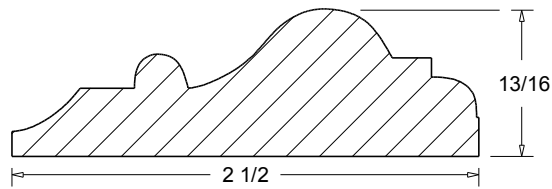

Chair Rail

CHA-01

CHA-02

CHA-03

CHA-04

Cha-05

Press code to view full Scale