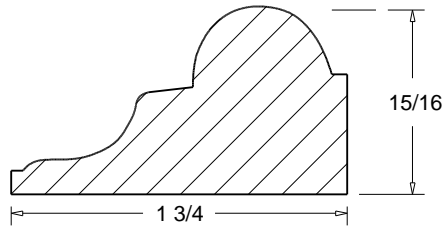

Panel Mould

PAN-27

PAN-28

PAN-29

PAN-30

PAN-31

PAN-32

Press code to view full Scale

HOMESTEAD
WOODWORKS