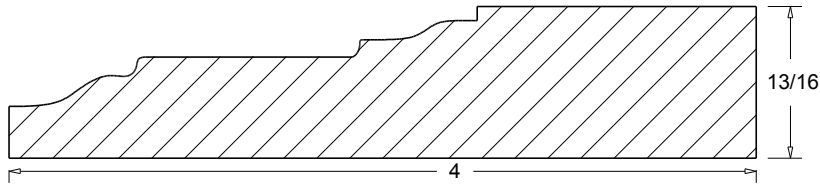

Casing

CB-01

CB-02

CB-03

CB-04

CB-05

CB-06

[Back](#) Press code to view full Scale