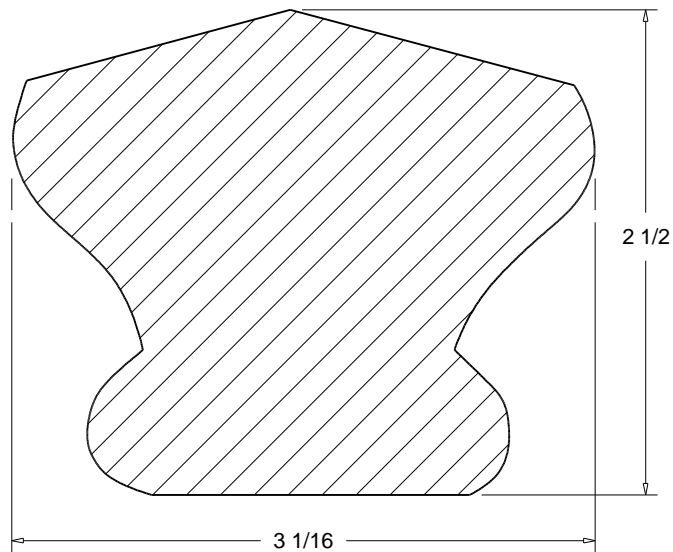

Hand Rail

HR-08

HR-09

Press code to view full Scale

HOMESTEAD
WOODWORKS