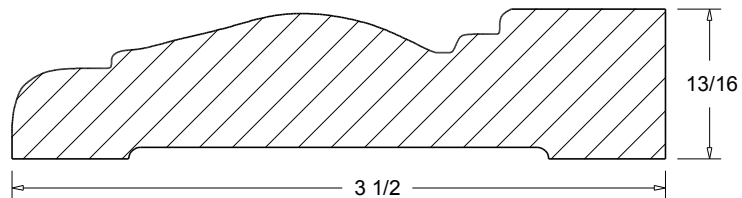

Casing

CB-19