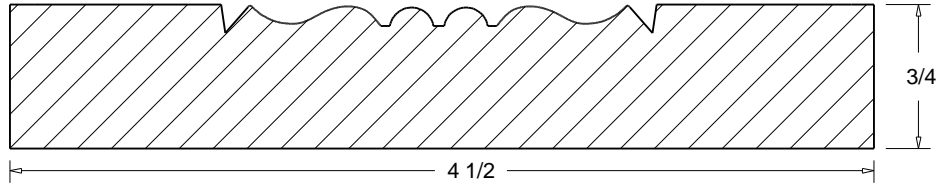

Casing

CB-66

CB-67

Press code to view full Scale

HOMESTEAD
WOODWORKS