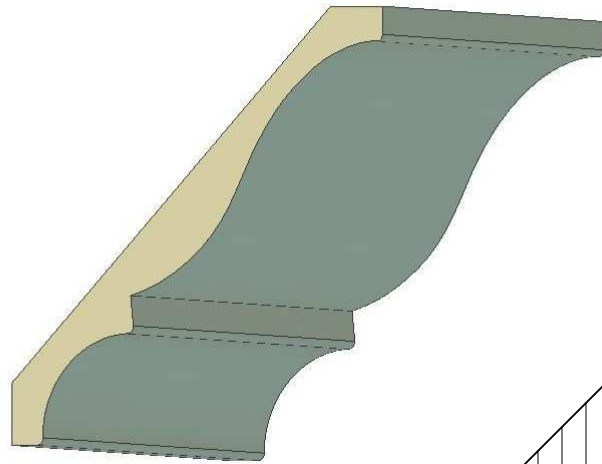

CRO-25 (A 3 3/4")
(B 3 3/4")

CRO-25 4 1/4

[Click code to go back](#)

HOMESTEAD
WOODWORKS

Crown Mould

A = PROJECTION
B = HEIGHT

CRO-26 (A 5 1/8")
(B 5 1/8")

CRO-26 7 3/8