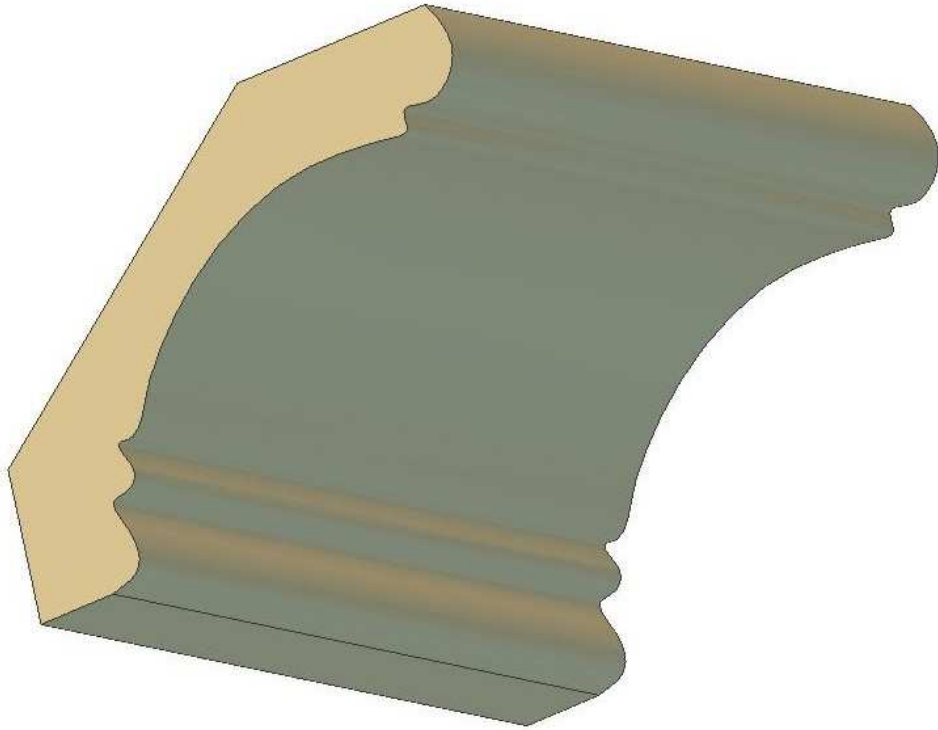

CRO-03 (A 4 1/2")
(B 4 1/2")

CRO-03 4 1/8

[Click code to go back](#)

HOMESTEAD
WOODWORKS

Corwn Mould

A = PROJECTION
B = HEIGHT

CRO-04 (A 3 5/8")
(B 2 3/4")

CRO-04 4 1/2