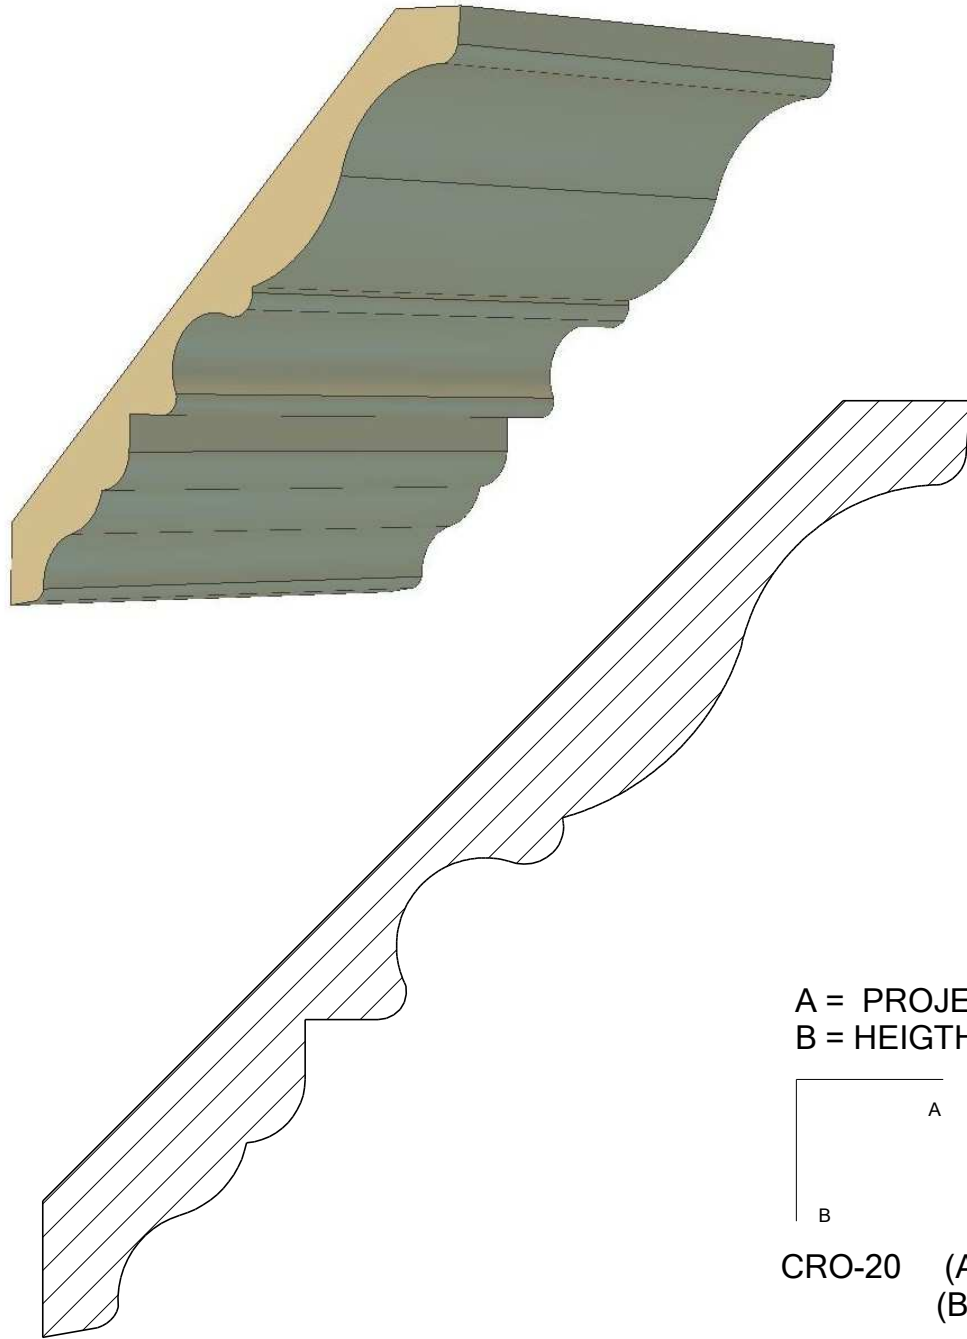

[Click code to go back](#)

HOMESTEAD
WOODWORKS

Crown Mould

CRO-20 7"

[Click code to go back](#)

HOMESTEAD
WOODWORKS

Crown Mould

A = PROJECTION
B = HEIGHT