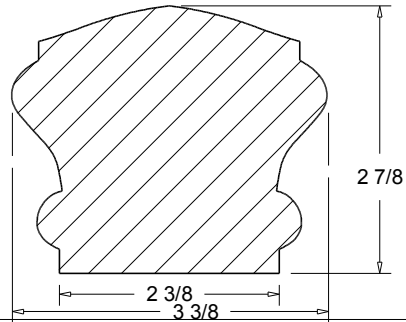

Hand Rail

HR-01
1/2=1" Scale

HR-02
1/2=1" Scale

HR-03
1/2=1" Scale