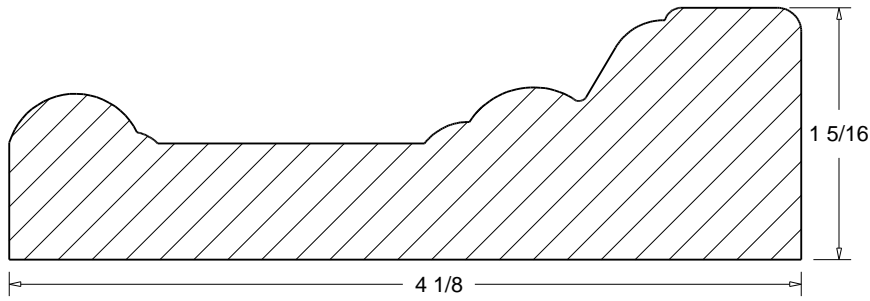

Casing

CB-55

CB-56

CB-57

CB-58

Press code to view full Scale