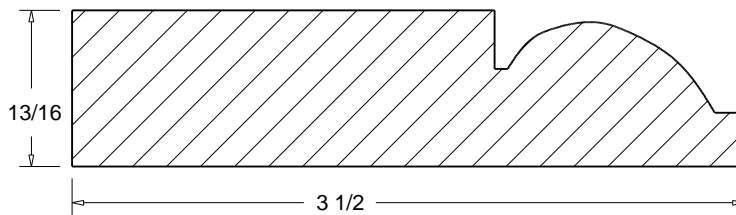

Casing

CB-08

Full Scale

[Click code to go back](#)

HOMESTEAD
WOODWORKS