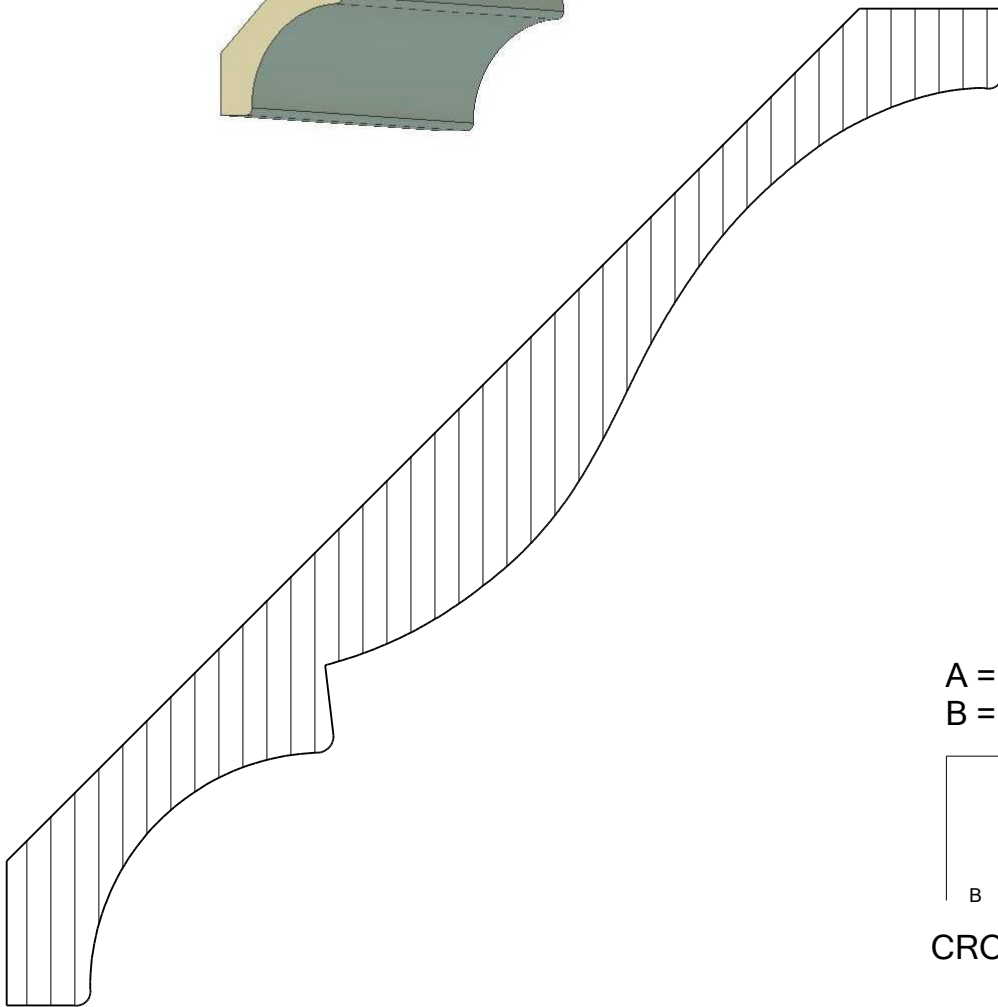

CRO-25 (A 3 3/4")
(B 3 3/4")

CRO-25 4 1/4

[Click code to go back](#)

HOMESTEAD
WOODWORKS

Crown Mould

A = PROJECTION
B = HEIGHT

CRO-26 (A 5 1/8")
(B 5 1/8")

CRO-26 7 3/8