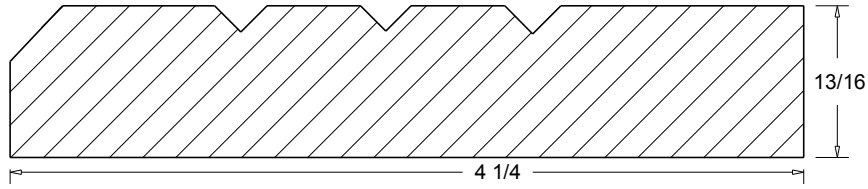

Casing

CB-43

CB-44